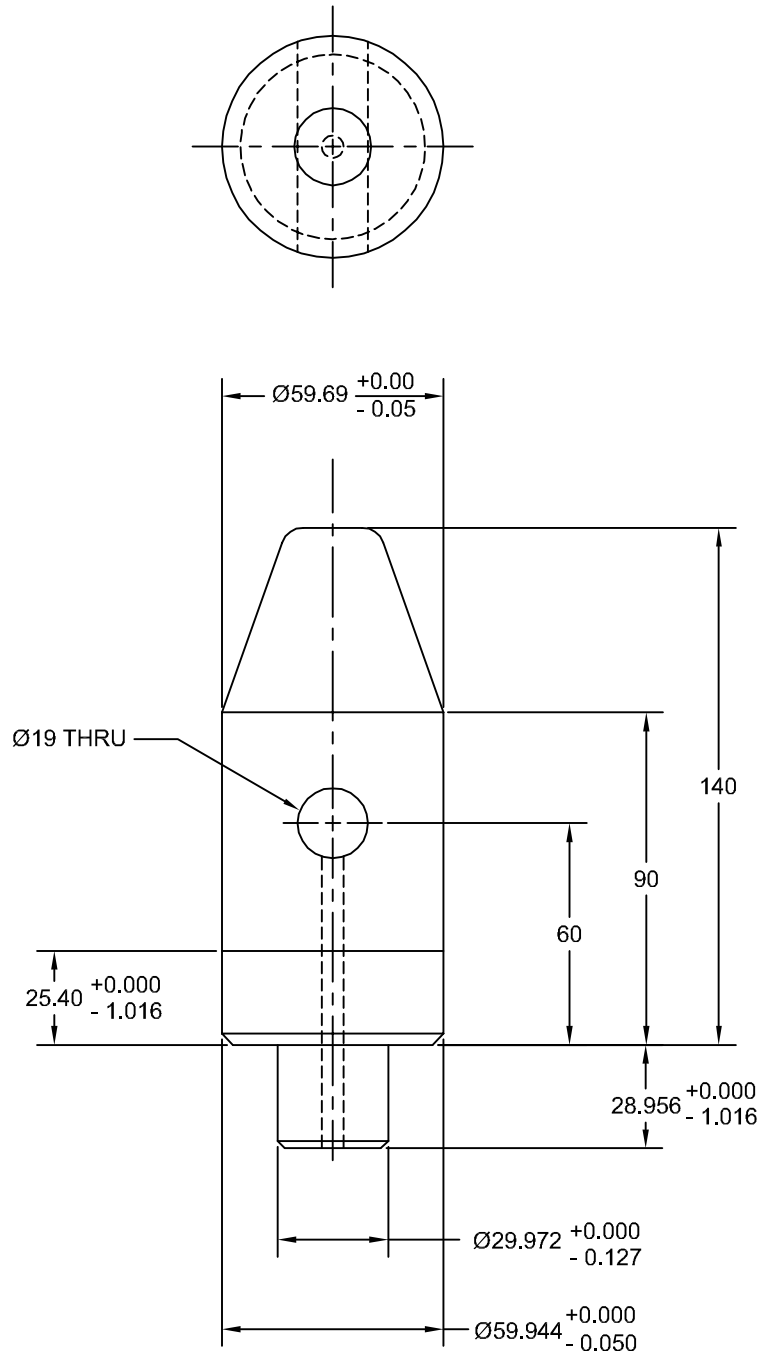

# JOLICO J-B TOOL

PRINTED COPY IS  
UNCONTROLLED

## JIER PRESS DIE LOCATING PIN

JOLICO NUMBER	FORD PART NUMBER
J - 996317	WDX15-90-1160140