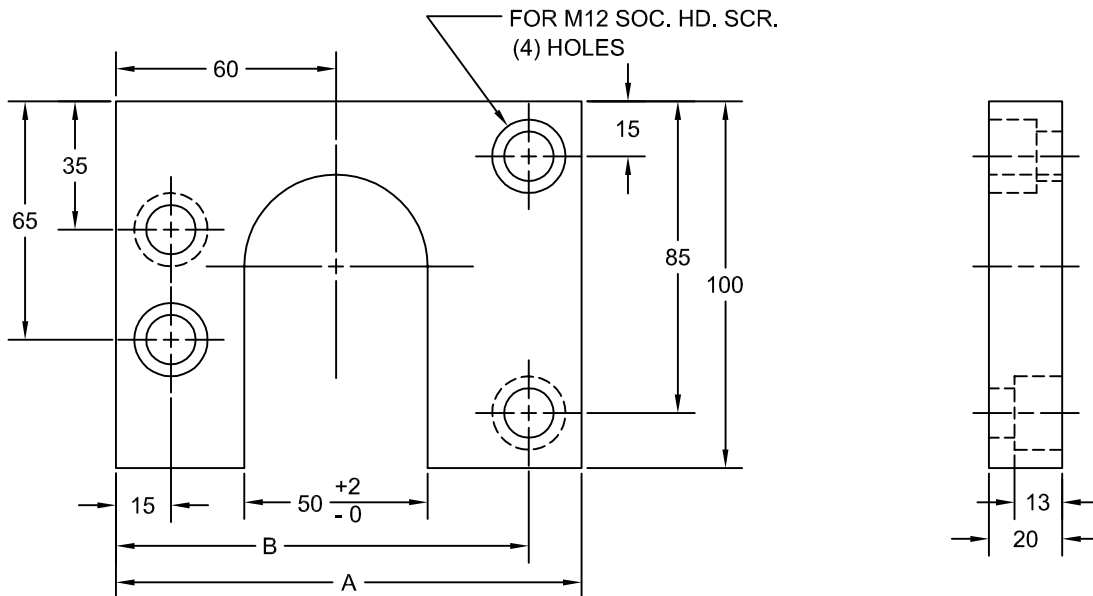

JOLICO J-B TOOL

PRINTED COPY IS UNCONTROLLED

CLAMP AND BOLTING PLATES

JOLICO NUMBER	FORD PART NUMBER
J - 112050	WDX15 - 80 - 0405

JOLICO NUMBER	FORD PART NUMBER	A	B
J - 552210	WDX15 - 98 - 02127	127.6	112.6
J - 552215	WDX15 - 98 - 02142	142.8	127.8