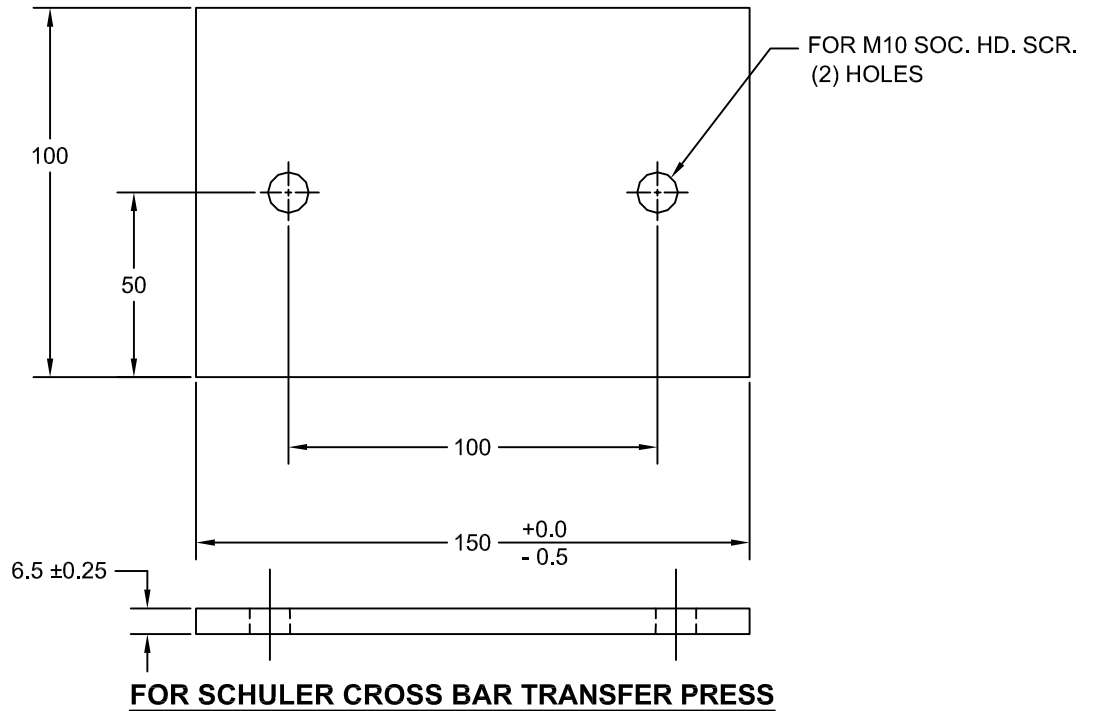

JOLICO J-B TOOL

PRINTED COPY IS UNCONTROLLED

CLAMP AND BOLTING PLATES

JOLICO NUMBER	FORD PART NUMBER
J - 112050	WDX15 - 80 - 0405

JOLICO NUMBER	FORD PART NUMBER	A	B
J - 552210	WDX15 - 98 - 02127	127.6	112.6
J - 552215	WDX15 - 98 - 02142	142.8	127.8