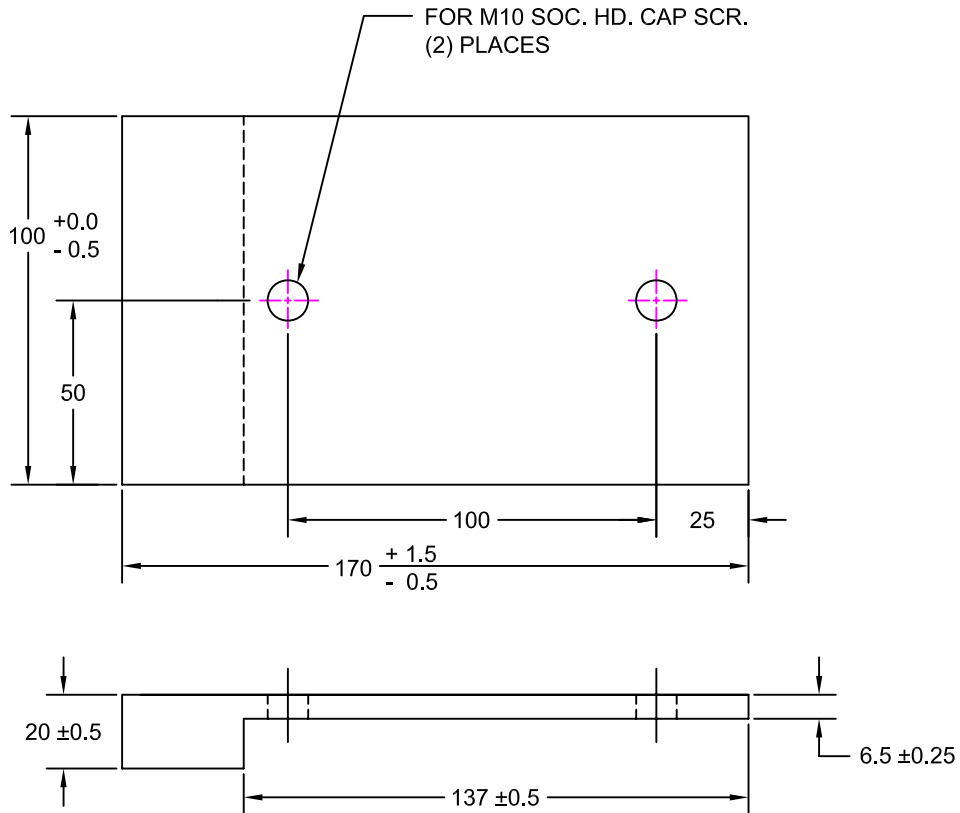

JOLICO J-B TOOL

PRINTED COPY IS
UNCONTROLLED

BOLTING PLATE FOR BERDG CLAMP PLATE SCHULER CROSS BAR TRANSFER PRESS 14TRA AND 15TRA

JOLICO NUMBER	FORD PART NUMBER
J - 552205	WDX15 - 80 - 04165