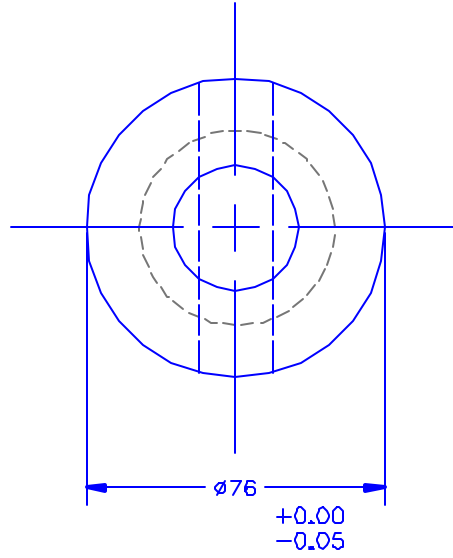

PRINTED COPY IS UNCONTROLLED

LOWER DIE LOCATING PIN FOR CHICAGO STAMPING PLANT

FOR BLANKER PRESSES

JOLICO NO.	FORD REF. NO.
J-996315	WDX15-80-1701

JOLICO NO.	FORD REF. NO.
J-996310	WDX15-80-1601