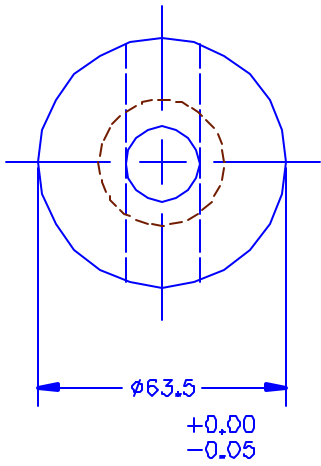

PRINTED COPY IS UNCONTROLLED

LOWER DIE LOCATING PIN FOR CHICAGO STAMPING PLANT

FOR BLANKER PRESSES

JOLICO NO.	FORD REF. NO.
J-996315	WDX15-80-1701

JOLICO NO.	FORD REF. NO.
J-996310	WDX15-80-1601