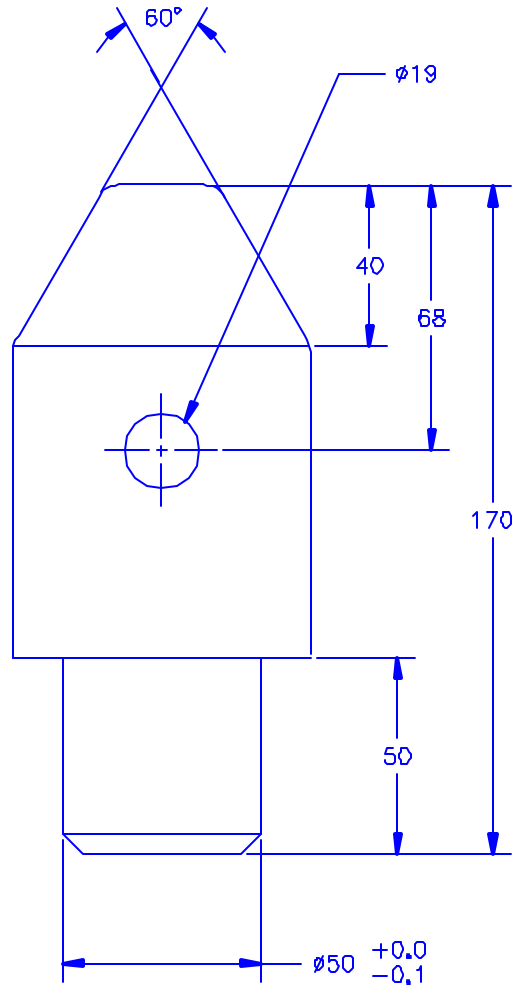

PRINTED COPY IS UNCONTROLLED

LOWER DIE LOCATING PIN FOR CHICAGO STAMPING PLANT

FOR BLANKER PRESSES

JOLICO NO.	FORD REF. NO.
J-996315	WDX15-80-1701

JOLICO NO.	FORD REF. NO.
J-996310	WDX15-80-1601