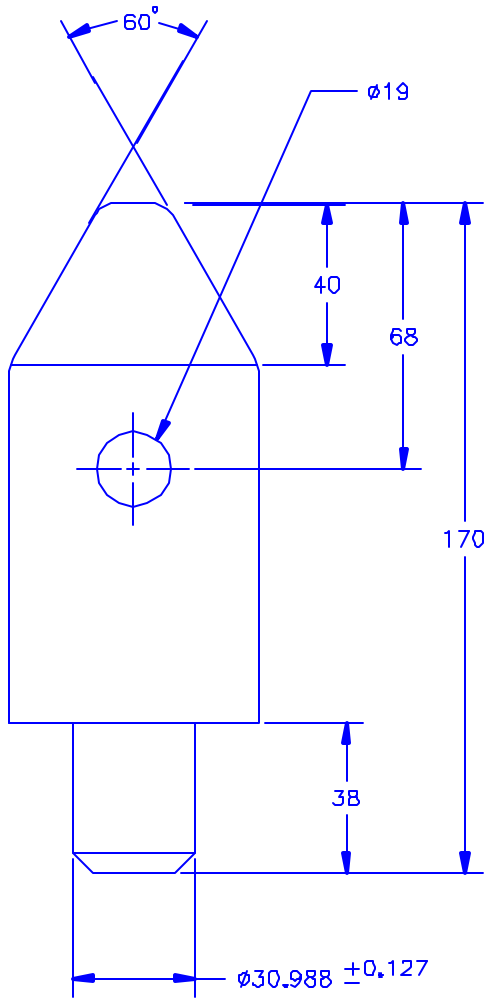

PRINTED COPY IS UNCONTROLLED

LOWER DIE LOCATING PIN FOR CHICAGO STAMPING PLANT

FOR BLANKER PRESSES

JOLICO NO.	FORD REF. NO.
J-996315	WDX15-80-1701

JOLICO NO.	FORD REF. NO.
J-996310	WDX15-80-1601