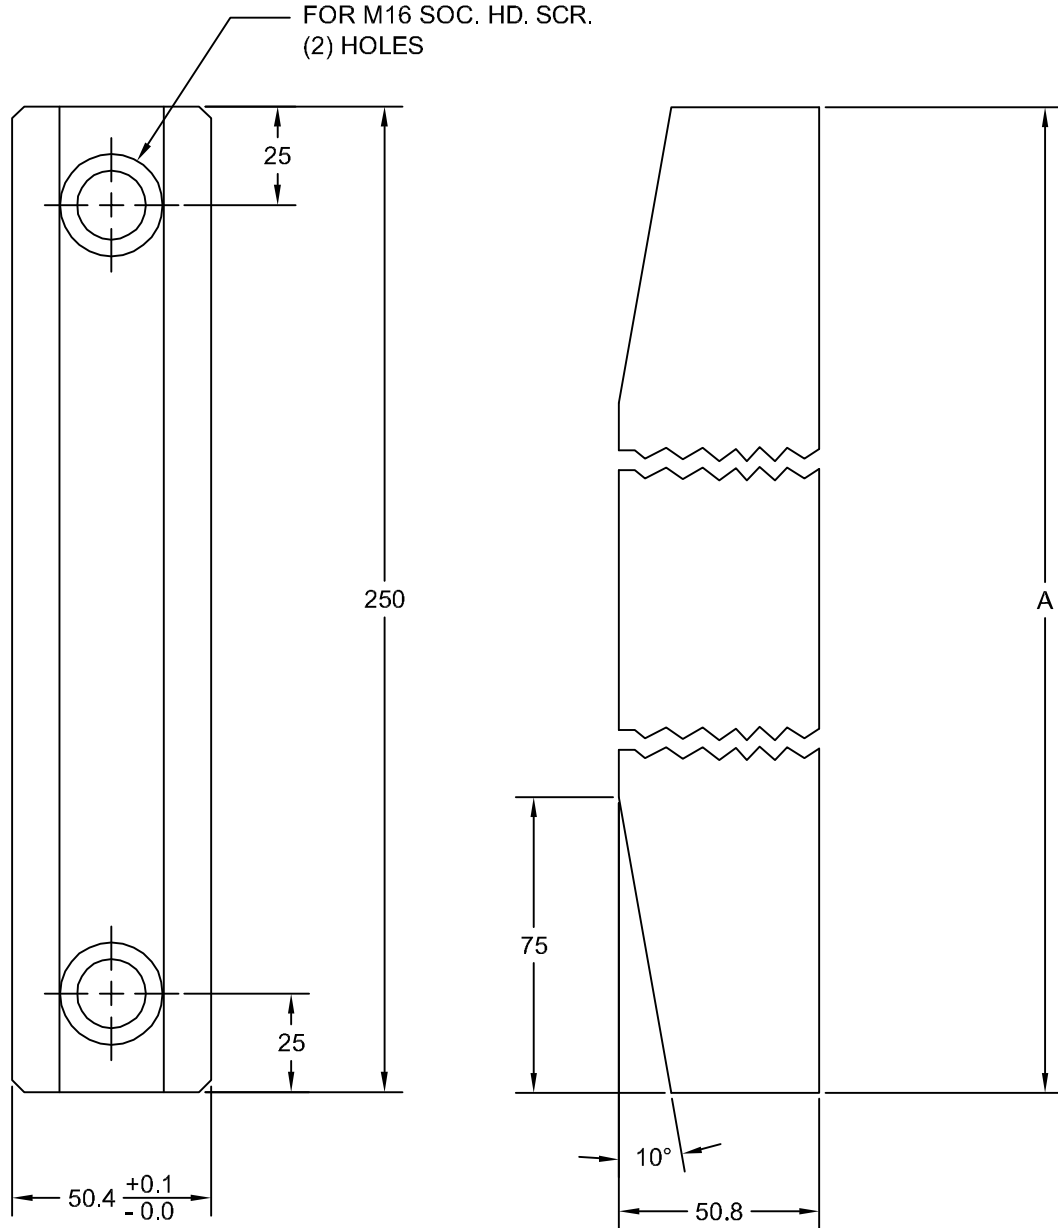

JOLICO J-B TOOL

STANDARD CENTER KEY AND CENTER KEY GUIDE

PRINTED COPY IS UNCONTROLLED

CENTER KEY

JOLICO NUMBER	FORD PART NUMBER
J - 118245	WDX15 - 80 - 1901

CENTER KEY GUIDE

JOLICO NUMBER	FORD PART NUMBER
J - 118246	WDX15 - 80 - 1902

ORDERING EXAMPLE
J - 118246 - A 300

— SPECIFY "A" DIM.