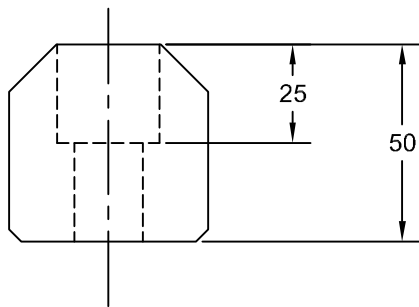

JOLICO J-B TOOL

STANDARD CENTER KEY AND CENTER KEY GUIDE

PRINTED COPY IS UNCONTROLLED

CENTER KEY

JOLICO NUMBER	FORD PART NUMBER
J - 118245	WDX15 - 80 - 1901

CENTER KEY GUIDE

JOLICO NUMBER	FORD PART NUMBER
J - 118246	WDX15 - 80 - 1902

ORDERING EXAMPLE
J - 118246 - A 300

— SPECIFY "A" DIM.