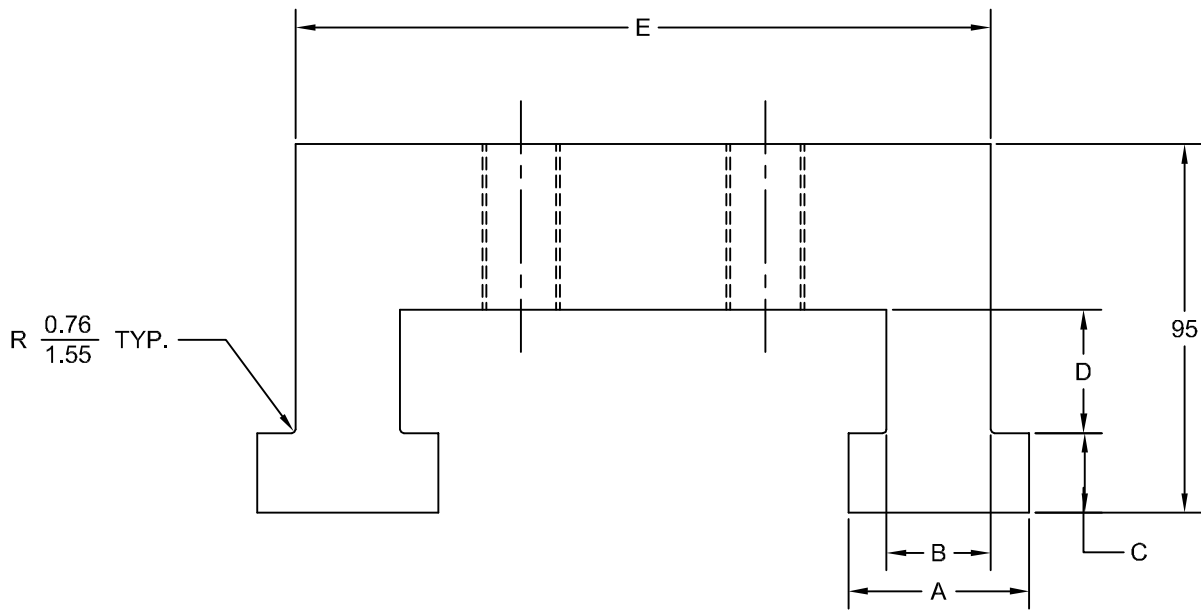

JOLICO J-B TOOL

PRINTED COPY IS UNCONTROLLED

STOP BLOCK FOR ASSEMBLY DIES

JOLICO NUMBER	FORD PART NUMBER	A	B	C	D	E	F	G	TABLE SLOT SIZE
J - 228450	WDX15 - 80 - 2001	46.64	26.87	20.59	31.80	179.20	58.10	199.04	1-1/16" SLOT
J - 228451	WDX15 - 80 - 2002	53.80	32.90	26.00	25.70	185.30	61.15	206.20	1.302" SLOT