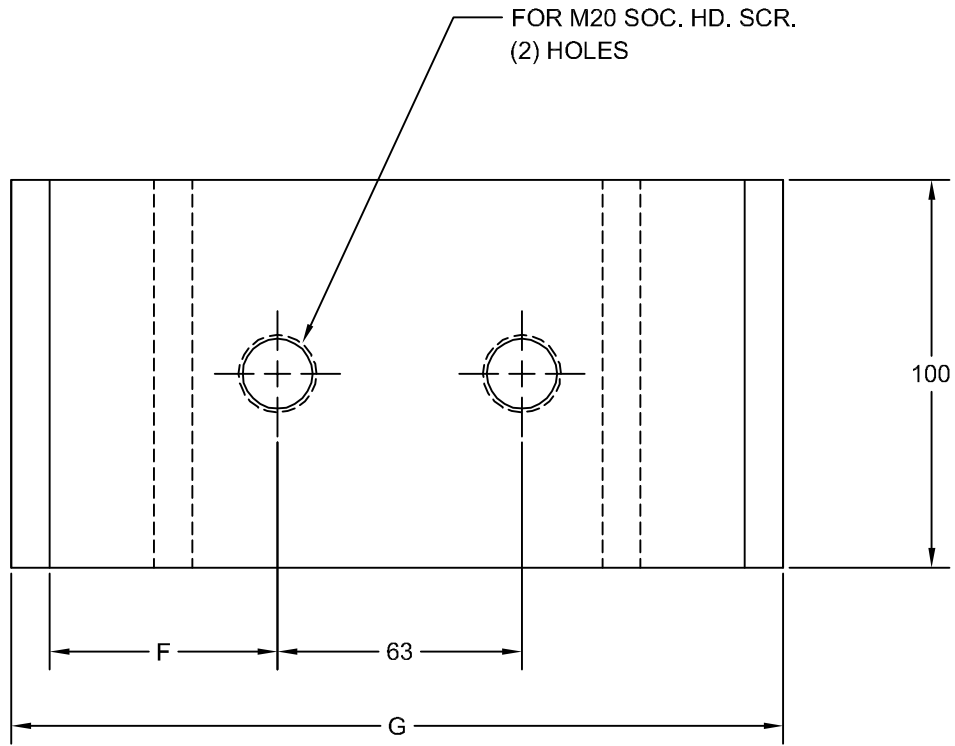

JOLICO J-B TOOL

PRINTED COPY IS UNCONTROLLED

STOP BLOCK FOR ASSEMBLY DIES

JOLICO NUMBER	FORD PART NUMBER	A	B	C	D	E	F	G	TABLE SLOT SIZE
J - 228450	WDX15 - 80 - 2001	46.64	26.87	20.59	31.80	179.20	58.10	199.04	1-1/16" SLOT
J - 228451	WDX15 - 80 - 2002	53.80	32.90	26.00	25.70	185.30	61.15	206.20	1.302" SLOT