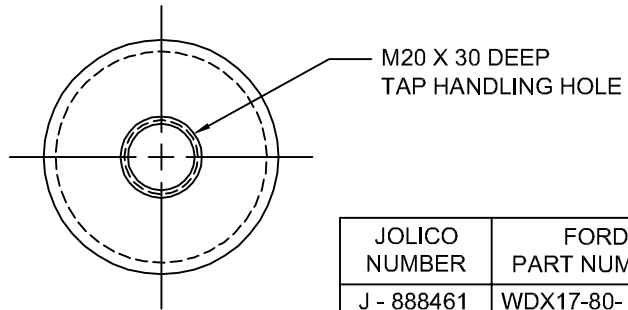

## PRESSURE PIN FOR SCHULER INCH CROSS BAR PRESS

JOLICO NUMBER	FORD PART NUMBER
J - 888461	WDX17-80- 04796