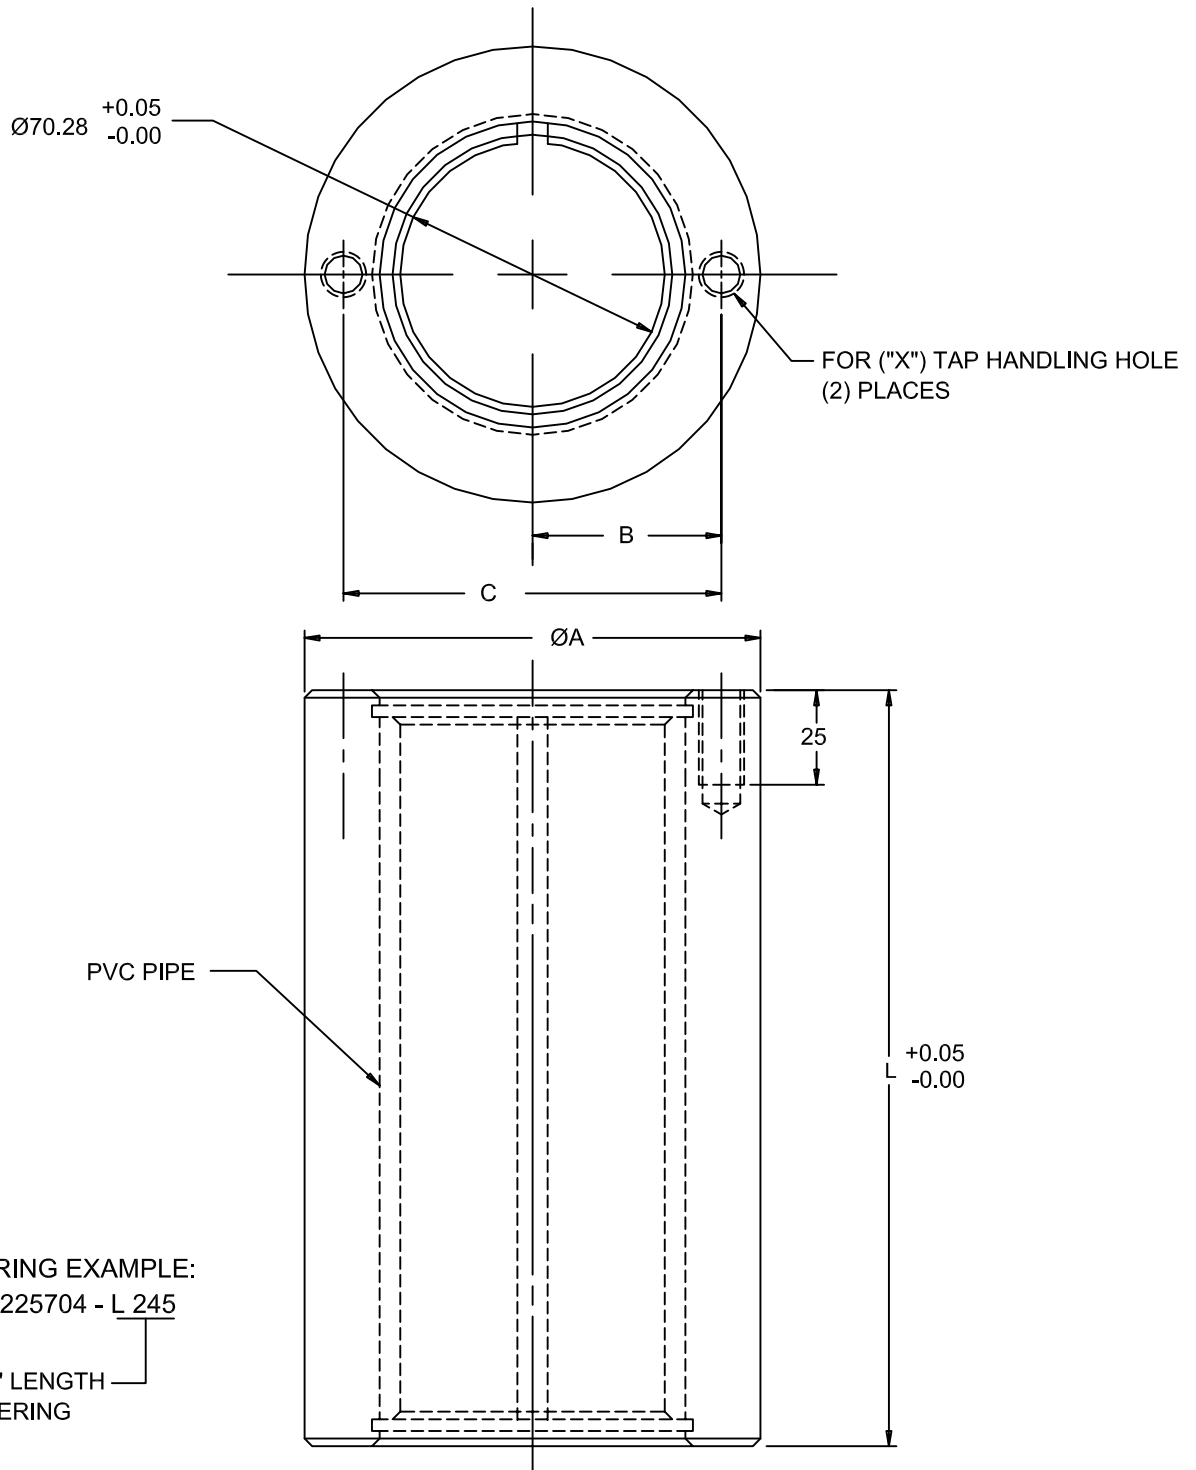

JOLICO J-B TOOL

GAS SPRING BUSHING

PRINTED COPY IS
UNCONTROLLED

JOLICO NUMBER	FORD PART NUMBER	ØA	B	C	X	GAS SPRING
J - 225704	WDX9 - 80 - 4603	120	51.5	103	M10	50 TON
J - 225705	WDX9 - 80 - 4604	150	57.0	114	M12	75 TON