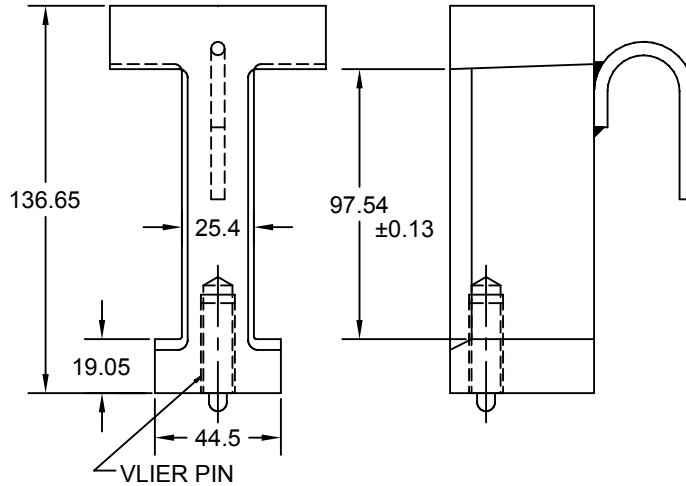

JOLICO J-B TOOL

PRINTED COPY IS UNCONTROLLED

LOWER DIE CLAMP (EZ CLAMP)

JOLICO NUMBER	FORD PART NUMBER	CLAMP TYPE
J - 225800	WDX15 - 80 - 1001	WITH VLIER PIN
J - 225800 - NP	N / A	WITHOUT VLIER PIN

JOLICO NUMBER	FORD PART NUMBER
J - 112034	WDX15 - 98 - 01076