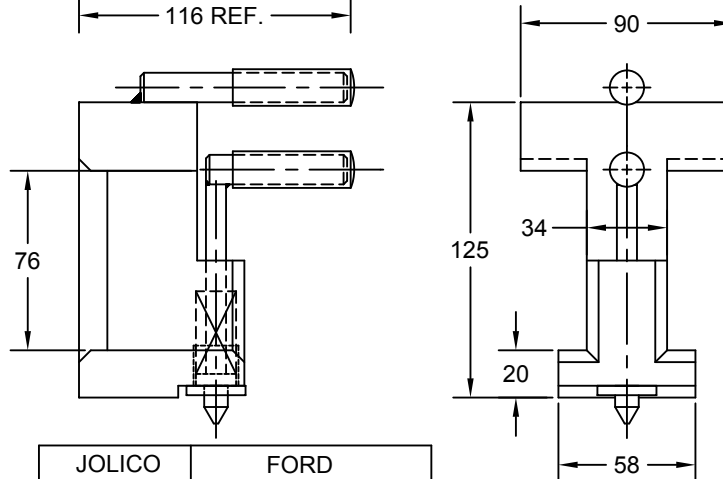

JOLICO J-B TOOL

PRINTED COPY IS UNCONTROLLED

LOWER DIE CLAMP (EZ CLAMP)

JOLICO NUMBER	FORD PART NUMBER	CLAMP TYPE
J - 225800	WDX15 - 80 - 1001	WITH VLIER PIN
J - 225800 - NP	N / A	WITHOUT VLIER PIN

JOLICO NUMBER	FORD PART NUMBER
J - 112034	WDX15 - 98 - 01076