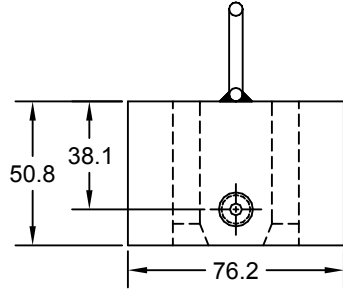

JOLICO J-B TOOL

PRINTED COPY IS UNCONTROLLED

LOWER DIE CLAMP (EZ CLAMP)

JOLICO NUMBER	FORD PART NUMBER	CLAMP TYPE
J - 225800	WDX15 - 80 - 1001	WITH VLIER PIN
J - 225800 - NP	N / A	WITHOUT VLIER PIN

JOLICO NUMBER	FORD PART NUMBER
J - 112034	WDX15 - 98 - 01076