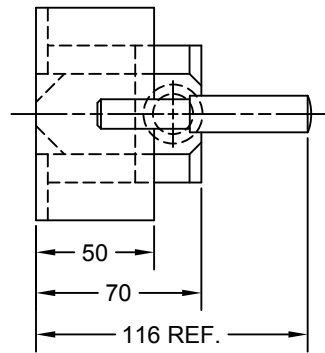

JOLICO J-B TOOL

PRINTED COPY IS UNCONTROLLED

LOWER DIE CLAMP (EZ CLAMP)

JOLICO NUMBER	FORD PART NUMBER	CLAMP TYPE
J - 225800	WDX15 - 80 - 1001	WITH VLIER PIN
J - 225800 - NP	N / A	WITHOUT VLIER PIN

JOLICO NUMBER	FORD PART NUMBER
J - 112034	WDX15 - 98 - 01076