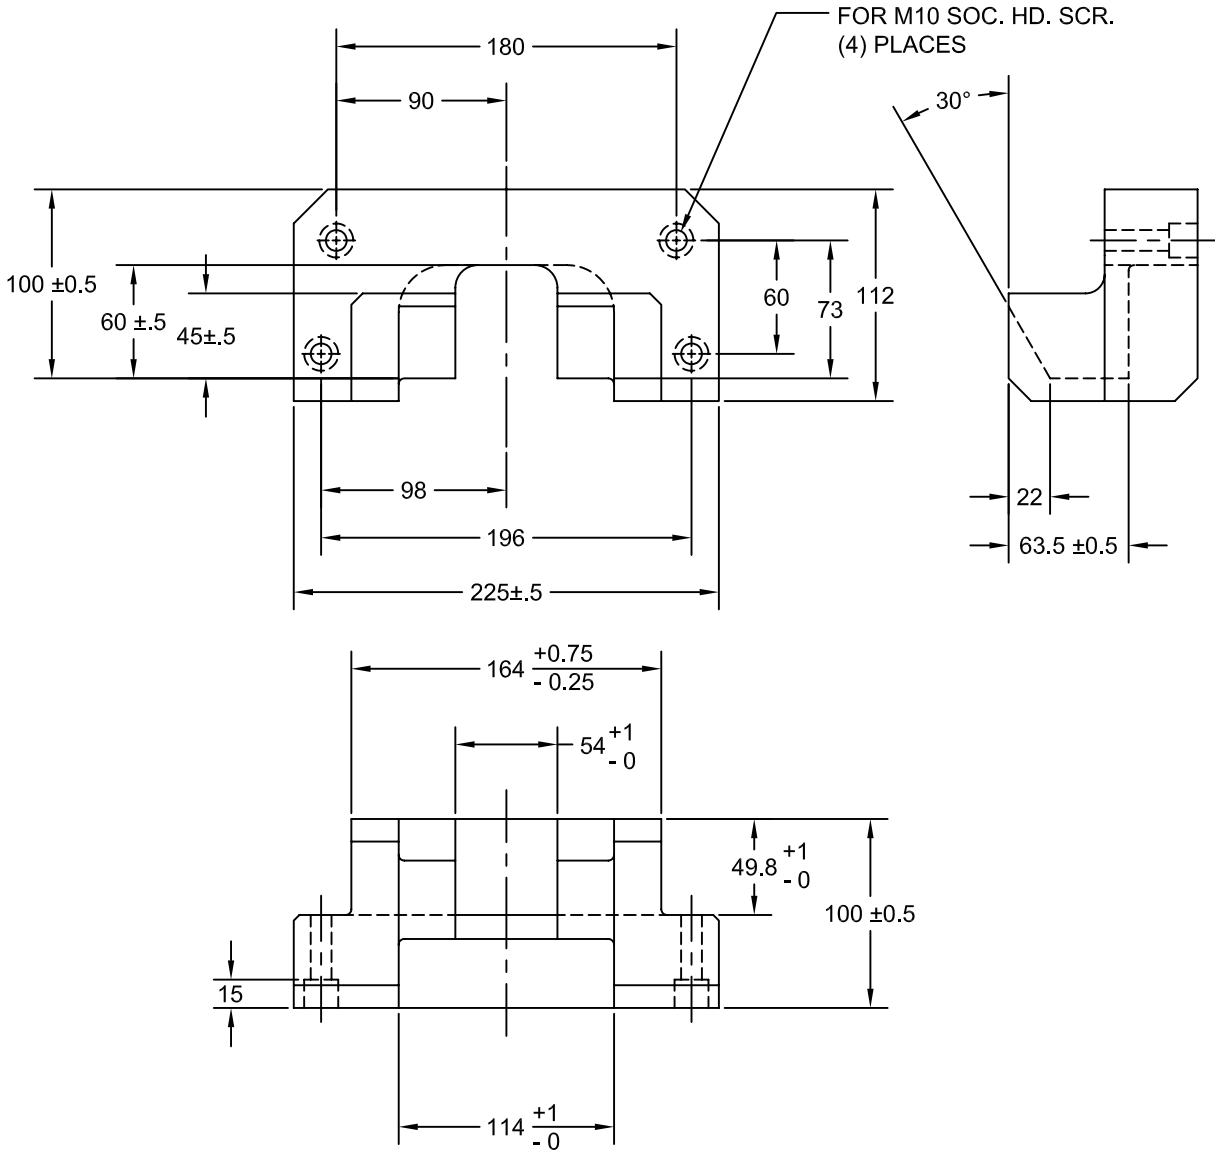

## CLAMP PLATE INSERT FOR INNER RAM ADAPTOR PLATE MICHIGAN STAMPING

JOLICO NUMBER	FORD PART NUMBER
J - 225850	WDX15 - 80 - 7801