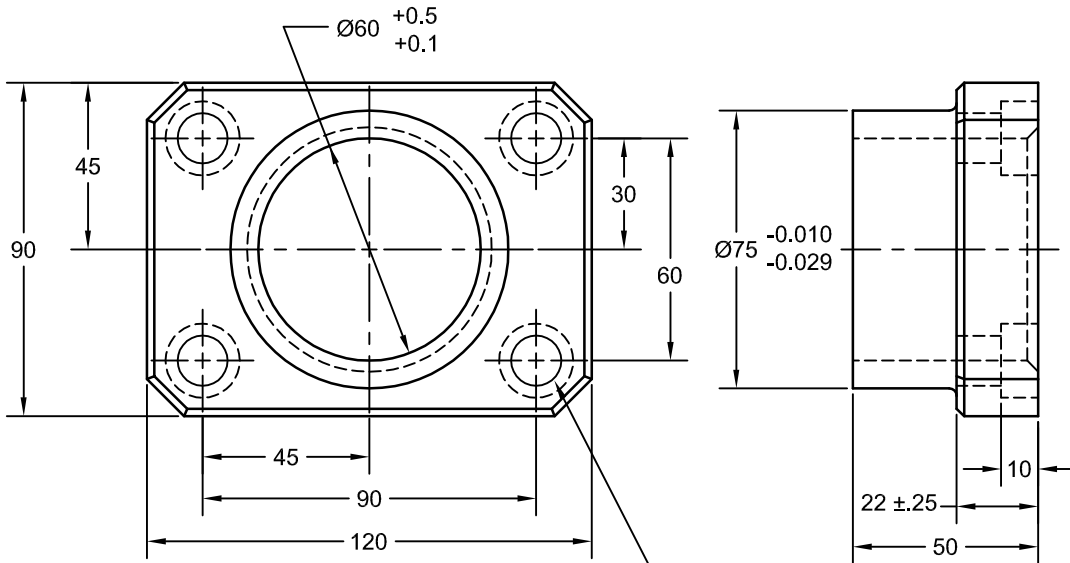

JOLICO J-B TOOL

PRINTED COPY IS UNCONTROLLED

DIE LOCATOR INSERT HOLE AND SLOT

DIE LOCATING INSERT HOLE

FOR M12 SOC. HD. SCREW
(4) PLACES

JOLICO NUMBER	FORD PART NUMBER
J - 552250	WDX15-90-1060075

DIE LOCATING INSERT HOLE

FOR M12 SOC. HD. SCREW
(4) PLACES

JOLICO NUMBER	FORD PART NUMBER
J - 552251	WDX15-90-1060105