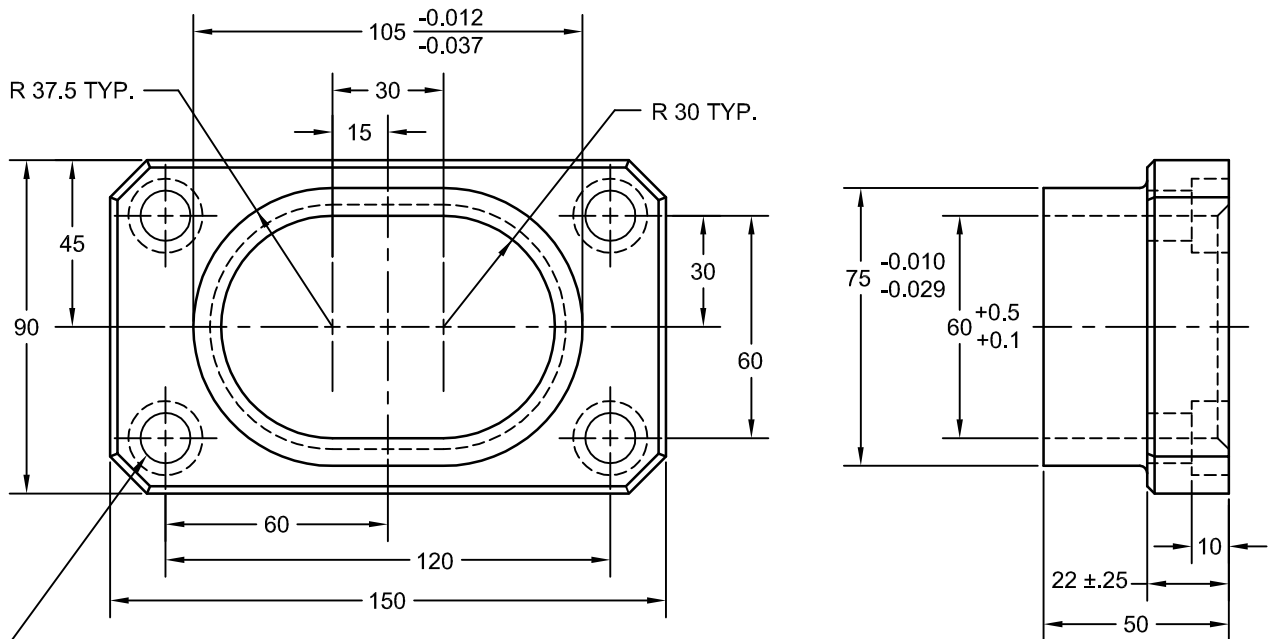

JOLICO J-B TOOL

PRINTED COPY IS UNCONTROLLED

DIE LOCATOR INSERT HOLE AND SLOT

DIE LOCATING INSERT HOLE

FOR M12 SOC. HD. SCREW
(4) PLACES

JOLICO NUMBER	FORD PART NUMBER
J - 552250	WDX15-90-1060075

DIE LOCATING INSERT HOLE

FOR M12 SOC. HD. SCREW
(4) PLACES

JOLICO NUMBER	FORD PART NUMBER
J - 552251	WDX15-90-1060105