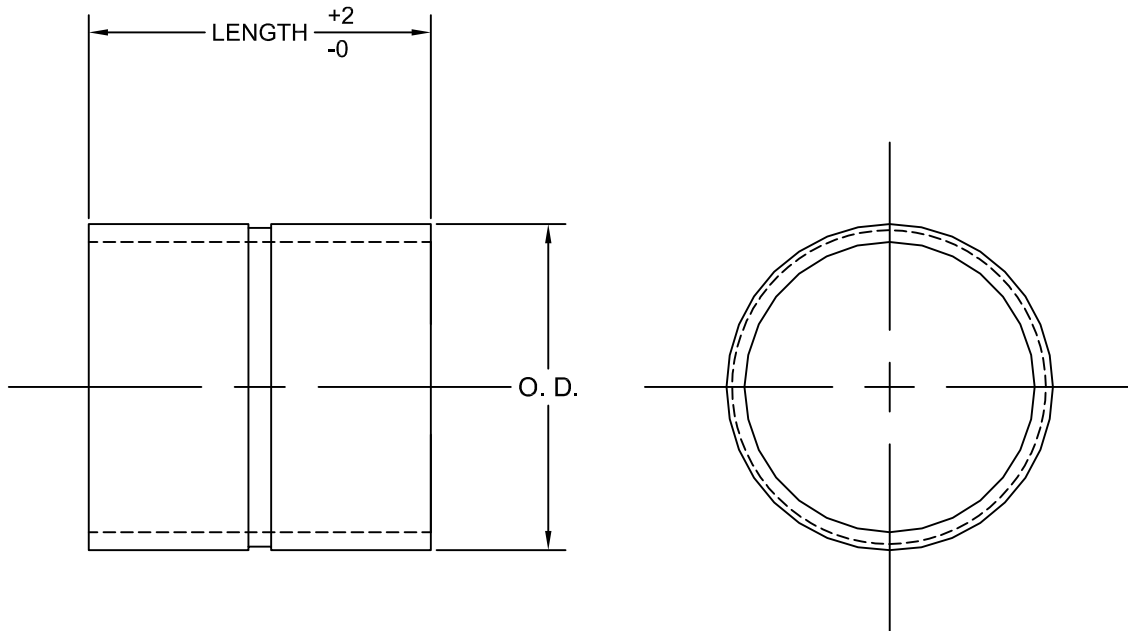

JOLICO J-B TOOL

PRINTED COPY IS
UNCONTROLLED

CAST LINER FOR DIE LIFT PINS

JOLICO NUMBER	FORD PART NUMBER	LIFT PIN	LENGTH	TUBING OUTSIDE DIA.
J - 881551	WDX22 - 60 - 0450	Ø50	52	Ø60.33
J - 881552	WDX22 - 60 - 0463	Ø63	82	Ø73.03
J - 881553	WDX22 - 60 - 0480	Ø80	102	Ø92.08