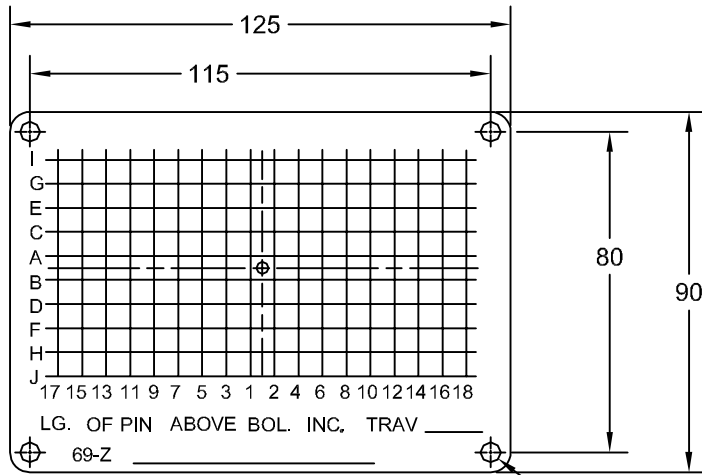

JOLICO J-B TOOL

PRINTED COPY IS UNCONTROLLED

PRESSURE PIN HOLE LOCATION PLATES

| JOLICO NUMBER | FORD PART NUMBER |
|---------------|-------------------|
| J - 113203 | WDX20 - 80 - 1803 |

| JOLICO NUMBER | FORD PART NUMBER |
|---------------|-------------------|
| J - 113201 | WDX20 - 80 - 1801 |

Ø5 (4) HOLES

| JOLICO NUMBER | FORD PART NUMBER |
|---------------|-------------------|
| J - 113202 | WDX20 - 80 - 1802 |

Ø5 (4) HOLES