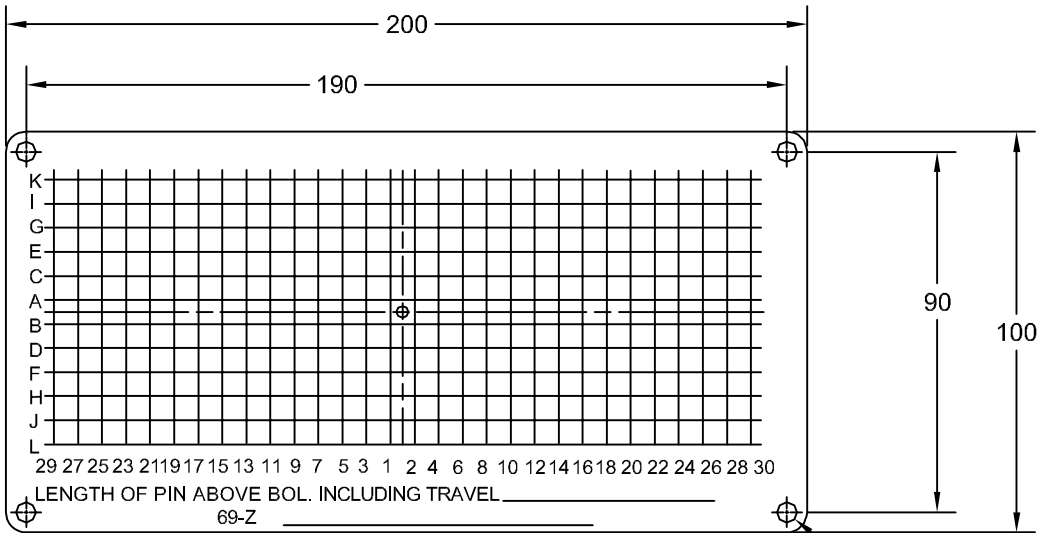

JOLICO J-B TOOL

PRINTED COPY IS UNCONTROLLED

PRESSURE PIN HOLE LOCATION PLATES

| JOLICO NUMBER | FORD PART NUMBER |
|---------------|-------------------|
| J - 113203 | WDX20 - 80 - 1803 |

| JOLICO NUMBER | FORD PART NUMBER |
|---------------|-------------------|
| J - 113201 | WDX20 - 80 - 1801 |

Ø5 (4) HOLES

| JOLICO NUMBER | FORD PART NUMBER |
|---------------|-------------------|
| J - 113202 | WDX20 - 80 - 1802 |

Ø5 (4) HOLES