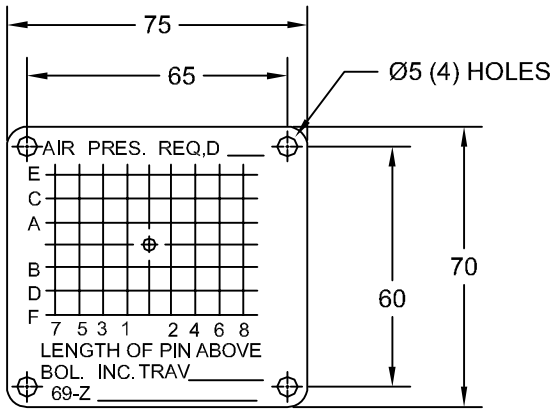

JOLICO J-B TOOL

PRINTED COPY IS UNCONTROLLED

PRESSURE PIN HOLE LOCATION PLATES

| JOLICO NUMBER | FORD PART NUMBER |
|---------------|-------------------|
| J - 113203 | WDX20 - 80 - 1803 |

| JOLICO NUMBER | FORD PART NUMBER |
|---------------|-------------------|
| J - 113201 | WDX20 - 80 - 1801 |

Ø5 (4) HOLES

| JOLICO NUMBER | FORD PART NUMBER |
|---------------|-------------------|
| J - 113202 | WDX20 - 80 - 1802 |

Ø5 (4) HOLES