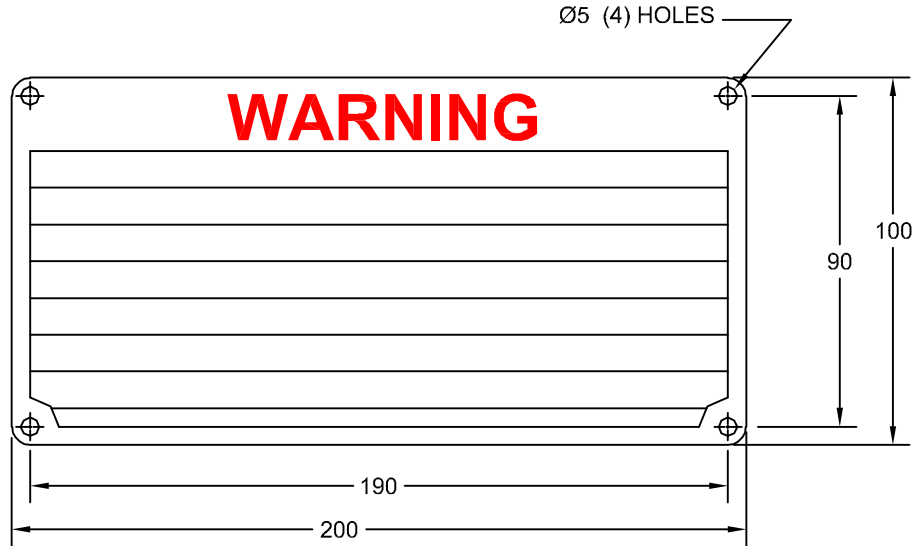

JOLICO J-B TOOL

PRINTED COPY IS UNCONTROLLED

SPECIAL WARNING PLATES

CUAUTITLAN & HERMOSILLO STAMPING

JOLICO NUMBER	FORD PART NUMBER
J - 113064	WDX20 - 80 - 0812