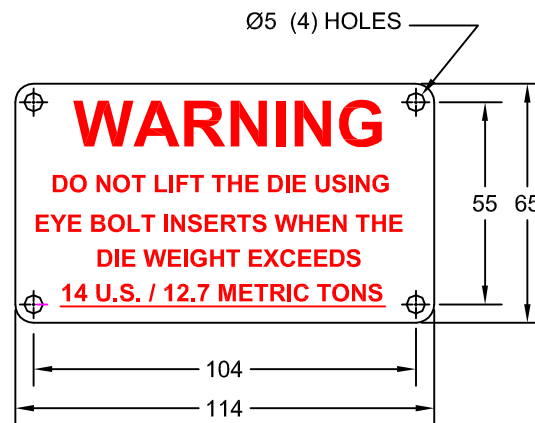

JOLICO J-B TOOL

WARNING PLATES

PRINTED COPY IS
UNCONTROLLED

WARNING PLATE FOR EYE BOLT INSERTS

JOLICO NUMBER	FORD PART NUMBER
J - 114061	WDX20 - 80 - 09065114