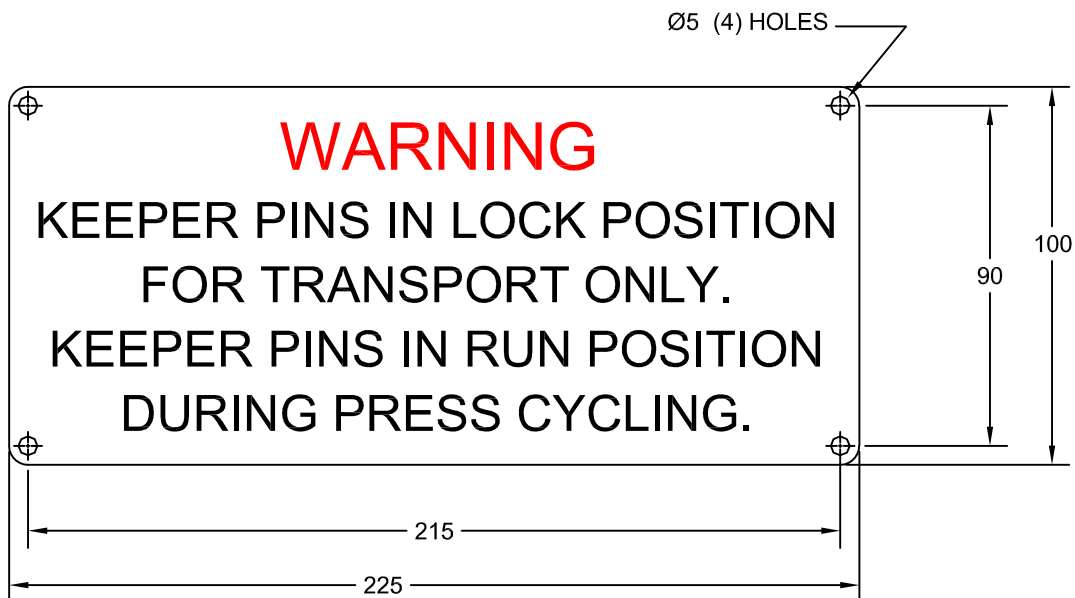

JOLICO J-B TOOL

PRINTED COPY IS UNCONTROLLED

WARNING PLATES

WARNING PLATE INCH FASTENERS

JOLICO NUMBER	FORD PART NUMBER
J - 114251	WDX20 - 80 - 0145100

KEEPER PINS WARNING PLATE

JOLICO NUMBER	FORD PART NUMBER
J - 114095	WDX20 - 80 - 19250