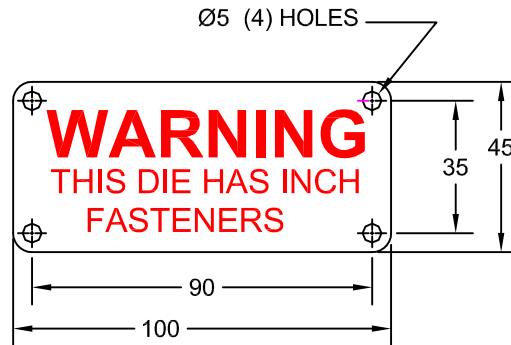

JOLICO J-B TOOL

PRINTED COPY IS UNCONTROLLED

WARNING PLATES

WARNING PLATE INCH FASTENERS

JOLICO NUMBER	FORD PART NUMBER
J - 114251	WDX20 - 80 - 0145100

KEEPER PINS WARNING PLATE

JOLICO NUMBER	FORD PART NUMBER
J - 114095	WDX20 - 80 - 19250