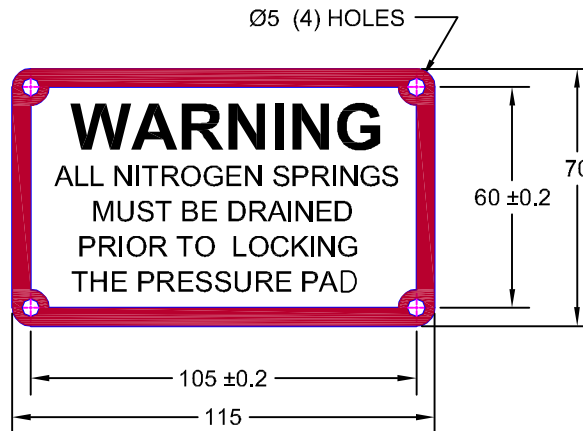

## PRESSURE PAD LOCKOUT WARNING PLATES

PRINTED COPY IS  
UNCONTROLLED

JOLICO NUMBER	FORD PART NUMBER
J-114242	WDX20-80-24210