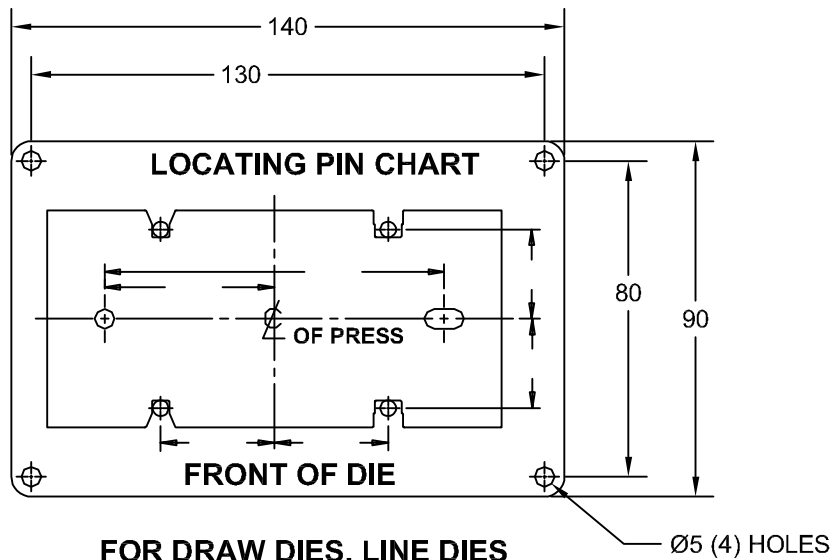

DIE LOCATING PIN CHART

**FOR DRAW DIES, LINE DIES
AND COIL FEED BLANK DIES**

JOLICO NUMBER	FORD PART NUMBER
J - 113803	WDX20 - 80 - 1501

FOR TRANSFER PRESS DIES

JOLICO NUMBER	FORD PART NUMBER
J - 113804	WDX20 - 80 - 1502