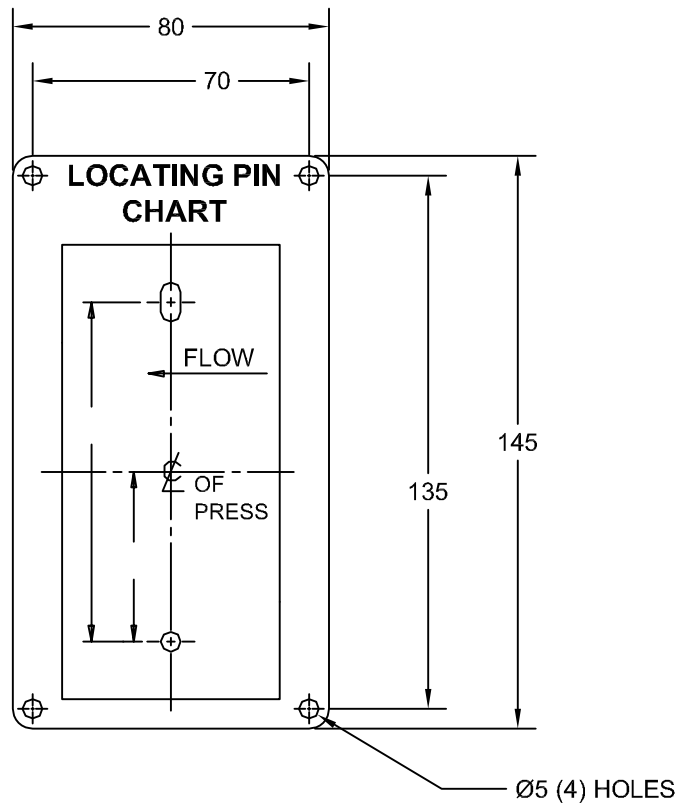

DIE LOCATING PIN CHART

**FOR DRAW DIES, LINE DIES
AND COIL FEED BLANK DIES**

JOLICO NUMBER	FORD PART NUMBER
J - 113803	WDX20 - 80 - 1501

FOR TRANSFER PRESS DIES

JOLICO NUMBER	FORD PART NUMBER
J - 113804	WDX20 - 80 - 1502