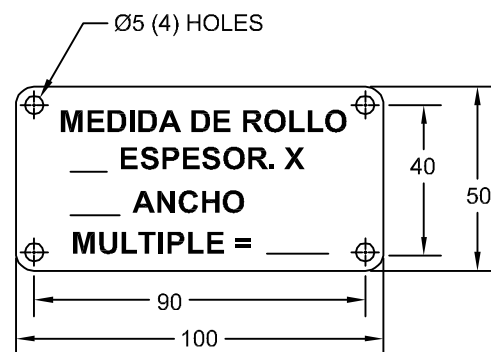

JOLICO J-B TOOL

PRINTED COPY IS UNCONTROLLED

MISCELLANEOUS PLATES

SPECIAL INFORMATION PLATE FOR HERMOSILLO STAMPING

JOLICO NUMBER	FORD PART NUMBER
J - 113060	WDX20 - 80 - 0801

COIL SIZE AND MULTIPLE PLATE

JOLICO NUMBER	FORD PART NUMBER
J - 113301	WDX20 - 80 - 0802

COIL SIZE AND MULTIPLE PLATE FOR MEXICO

JOLICO NUMBER	FORD PART NUMBER
J - 113302	WDX20 - 80 - 11012