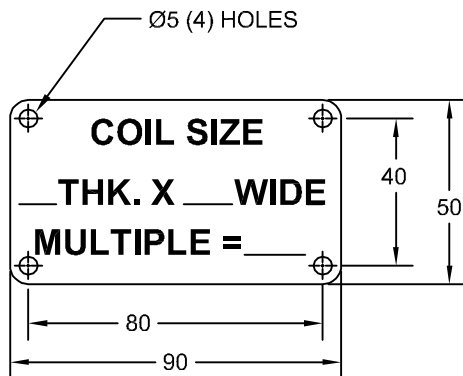

JOLICO J-B TOOL

PRINTED COPY IS UNCONTROLLED

MISCELLANEOUS PLATES

SPECIAL INFORMATION PLATE FOR HERMOSILLO STAMPING

JOLICO NUMBER	FORD PART NUMBER
J - 113060	WDX20 - 80 - 0801

COIL SIZE AND MULTIPLE PLATE

JOLICO NUMBER	FORD PART NUMBER
J - 113301	WDX20 - 80 - 0802

COIL SIZE AND MULTIPLE PLATE FOR MEXICO

JOLICO NUMBER	FORD PART NUMBER
J - 113302	WDX20 - 80 - 11012