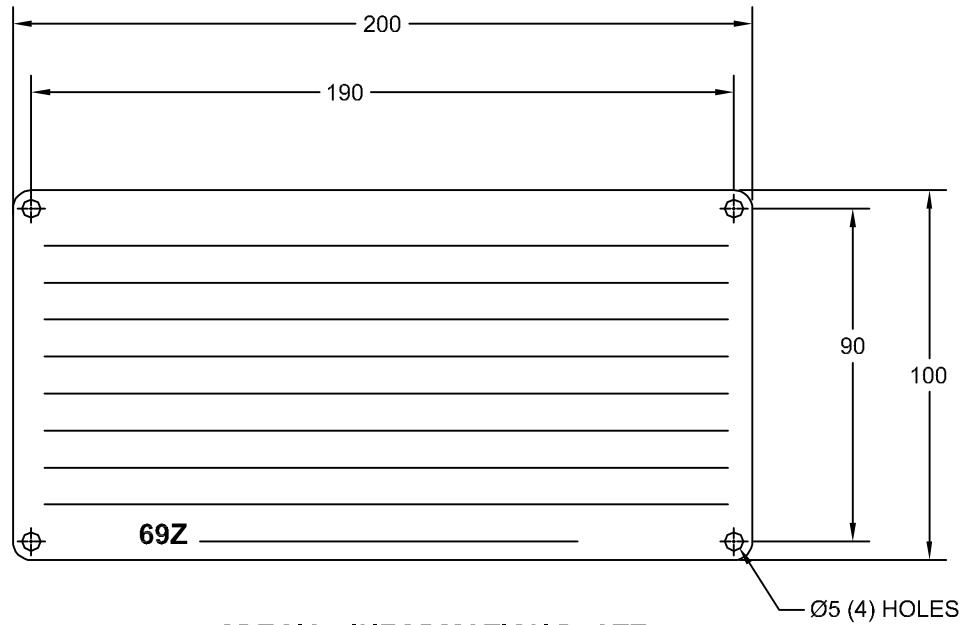

JOLICO J-B TOOL

PRINTED COPY IS UNCONTROLLED

MISCELLANEOUS PLATES

SPECIAL INFORMATION PLATE FOR HERMOSILLO STAMPING

JOLICO NUMBER	FORD PART NUMBER
J - 113060	WDX20 - 80 - 0801

COIL SIZE AND MULTIPLE PLATE

JOLICO NUMBER	FORD PART NUMBER
J - 113301	WDX20 - 80 - 0802

COIL SIZE AND MULTIPLE PLATE FOR MEXICO

JOLICO NUMBER	FORD PART NUMBER
J - 113302	WDX20 - 80 - 11012