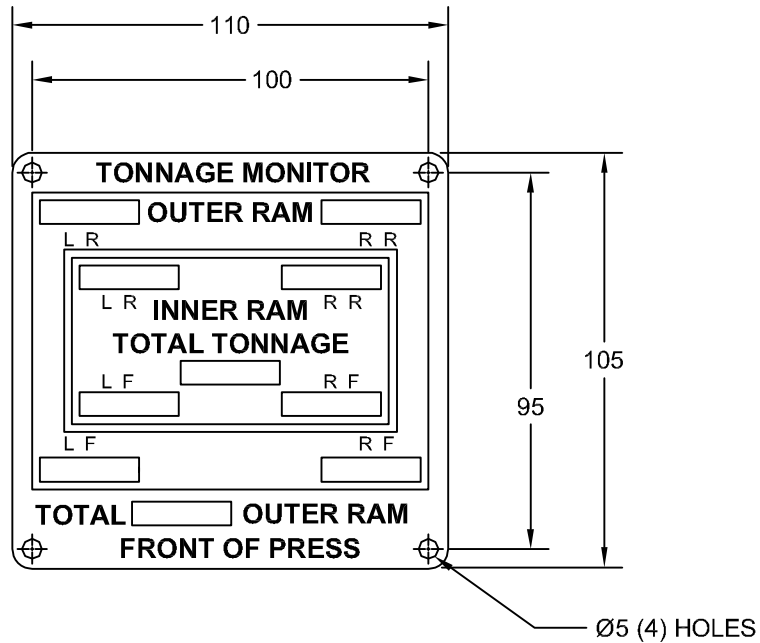

## TONNAGE MONITOR PLATES

FOR DOUBLE ACTION PRESS

JOLICO NUMBER	FORD PART NUMBER
J - 113805	WDX20 - 80 - 1601

FOR SINGLE ACTION PRESS

JOLICO NUMBER	FORD PART NUMBER
J - 113806	WDX20 - 80 - 1602