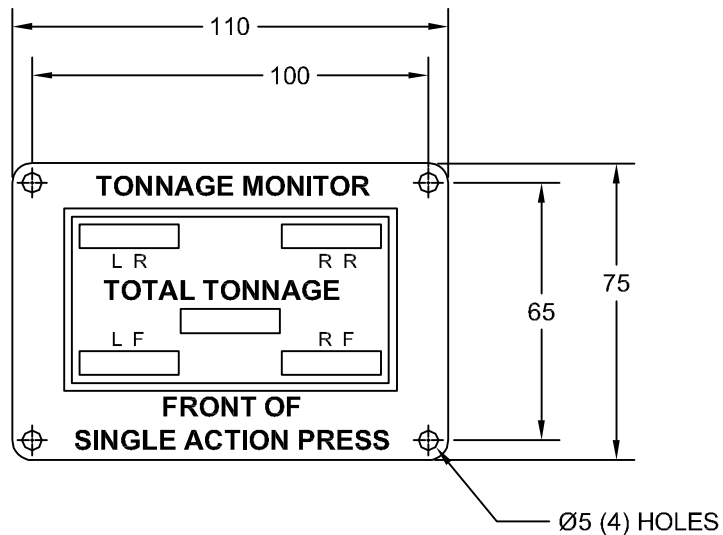

## TONNAGE MONITOR PLATES

FOR DOUBLE ACTION PRESS

JOLICO NUMBER	FORD PART NUMBER
J - 113805	WDX20 - 80 - 1601

FOR SINGLE ACTION PRESS

JOLICO NUMBER	FORD PART NUMBER
J - 113806	WDX20 - 80 - 1602