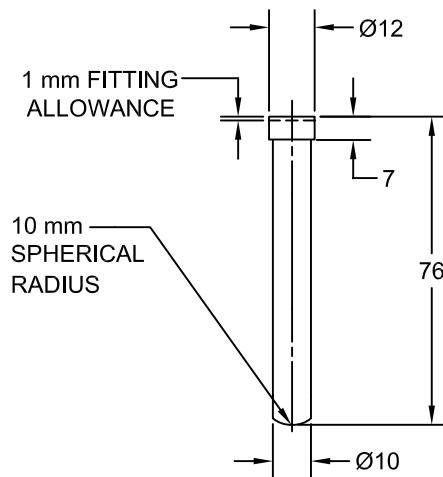

## BOTTOMING MARKER DETAILS

### TRANSFER PIN FOR VERTICAL APPLICATION

JOLICO NUMBER	FORD PART NUMBER
J - 886400	WDX20 - 80 - 3104

ORDERING EXAMPLE  
J-886400 - A 256

PIN LENGTH