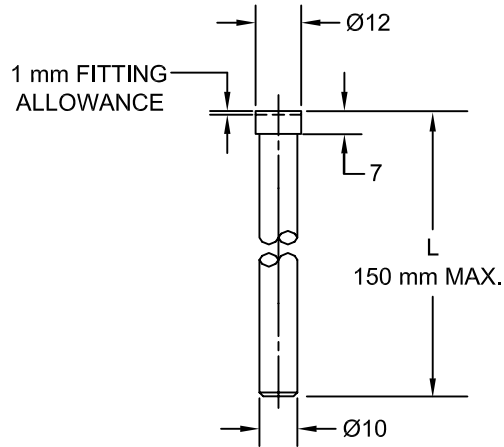

## BOTTOMING MARKER DETAILS

### TRANSFER PIN FOR VERTICAL APPLICATION

JOLICO NUMBER	FORD PART NUMBER
J - 886400	WDX20 - 80 - 3104

ORDERING EXAMPLE  
J-886400 - A 256

PIN LENGTH

### TRANSFER PIN FOR ANGULAR APPLICATION

JOLICO NUMBER	FORD PART NUMBER
J - 886399	WDX20 - 80 - 3105