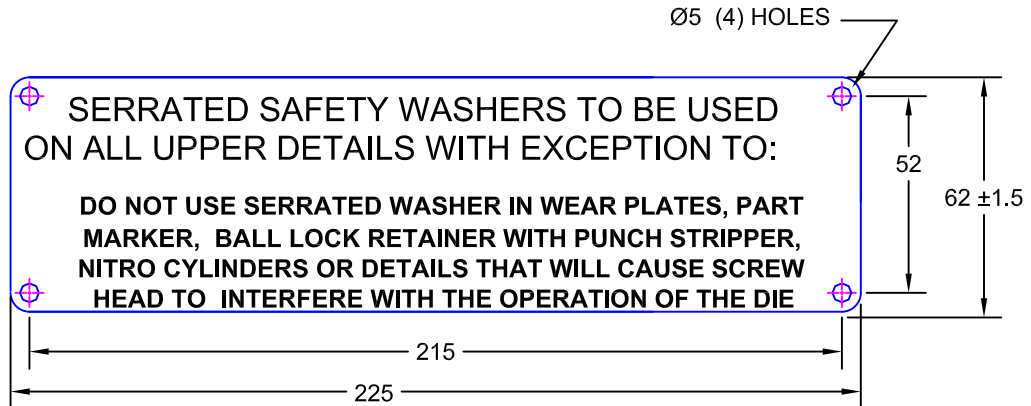

JOLICO J-B TOOL

PRINTED COPY IS UNCONTROLLED

SERRATED SAFETY WASHER TAG

SERRATED SAFETY WASHER TAG

JOLICO NUMBER	FORD PART NUMBER
J - 113823	WDX20 - 80 - 0238175

CUAUTITLAN AND HERMOSILLO STAMPING SERRATED SAFETY WASHER TAG