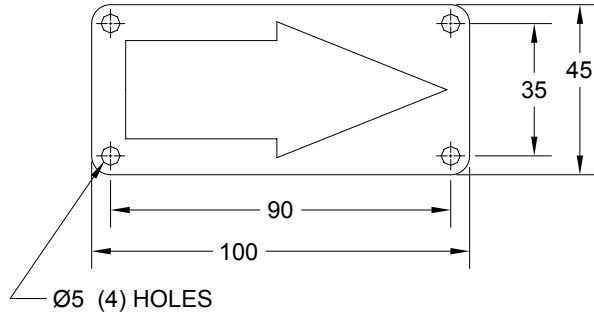

JOLICO J-B TOOL

PRINTED COPY IS
UNCONTROLLED

FLOW ARROW PLATE

JOLICO NUMBER	FORD PART NUMBER
J - 114070	WDX20 - 80 - 1845100