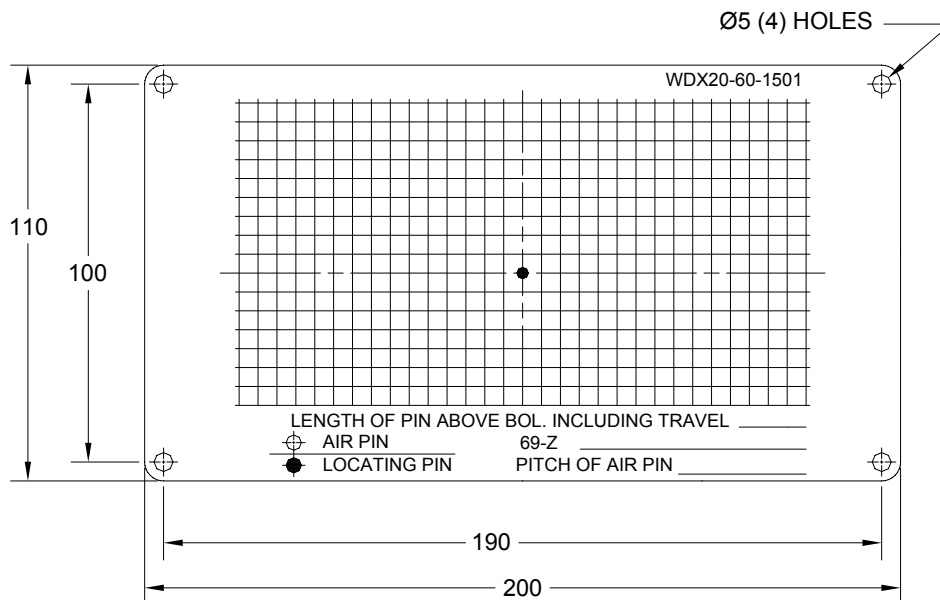

## AIR LOCATING PIN CHART PLATE FOR PRESSES WITH AIR PIN HOLES ON CENTERLINE OF PRESS

JOLICO NUMBER	FORD GLOBAL PART NUMBER
J - 114099	WDX20 - 60 - 1401

JOLICO NUMBER	FORD GLOBAL PART NUMBER
J - 114056	WDX20 - 60 - 1402

JOLICO NUMBER	FORD GLOBAL PART NUMBER
J - 114053	WDX20 - 60 - 1501