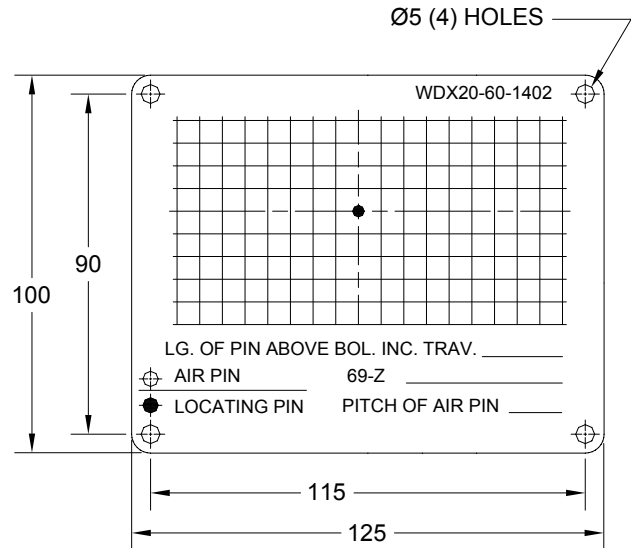

## AIR LOCATING PIN CHART PLATE FOR PRESSES WITH AIR PIN HOLES ON CENTERLINE OF PRESS

JOLICO NUMBER	FORD GLOBAL PART NUMBER
J - 114099	WDX20 - 60 - 1401

JOLICO NUMBER	FORD GLOBAL PART NUMBER
J - 114056	WDX20 - 60 - 1402

JOLICO NUMBER	FORD GLOBAL PART NUMBER
J - 114053	WDX20 - 60 - 1501