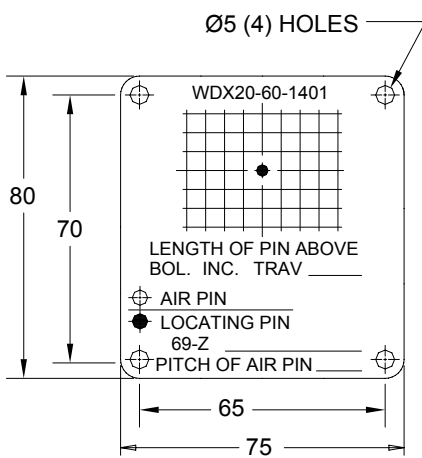

## AIR LOCATING PIN CHART PLATE FOR PRESSES WITH AIR PIN HOLES ON CENTERLINE OF PRESS

JOLICO NUMBER	FORD GLOBAL PART NUMBER
J - 114099	WDX20 - 60 - 1401

JOLICO NUMBER	FORD GLOBAL PART NUMBER
J - 114056	WDX20 - 60 - 1402

JOLICO NUMBER	FORD GLOBAL PART NUMBER
J - 114053	WDX20 - 60 - 1501