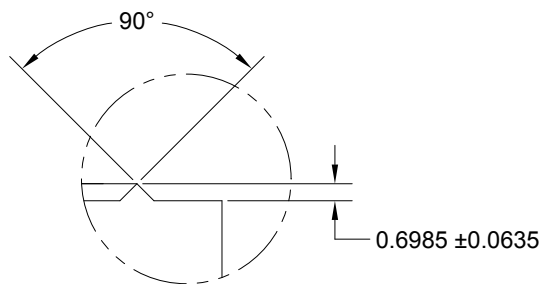

## VISUAL LOCATOR

JOLICO NUMBER	FORD PART NUMBER
J - 996304	WDX20 - 82 - 212532

JOLICO NUMBER	FORD PART NUMBER
J - 996305	WDX20 - 82 - 212525

ENLARGED VIEW