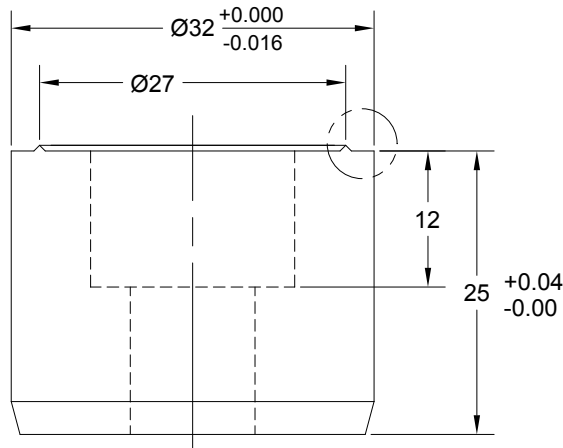

## VISUAL LOCATOR

JOLICO NUMBER	FORD PART NUMBER
J - 996304	WDX20 - 82 - 212532

JOLICO NUMBER	FORD PART NUMBER
J - 996305	WDX20 - 82 - 212525

ENLARGED VIEW