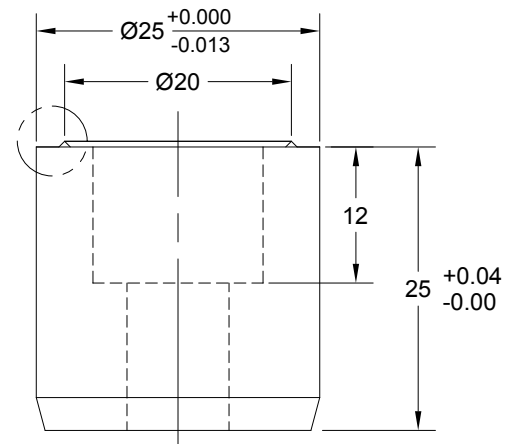

## VISUAL LOCATOR

JOLICO NUMBER	FORD PART NUMBER
J - 996304	WDX20 - 82 - 212532

JOLICO NUMBER	FORD PART NUMBER
J - 996305	WDX20 - 82 - 212525

ENLARGED VIEW