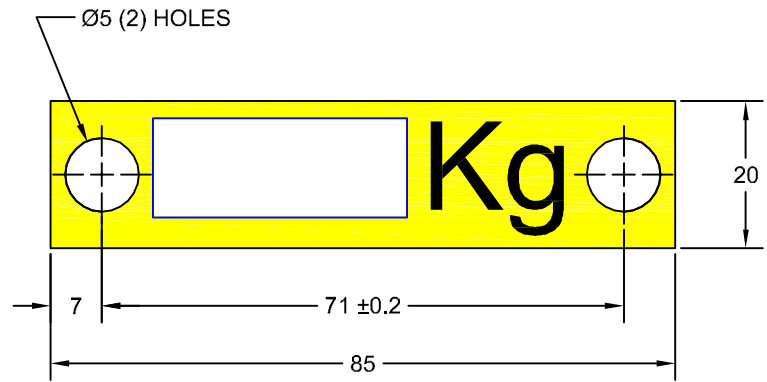

## UPPER STEEL WEIGHT PLATE

PRINTED COPY IS  
UNCONTROLLED

JOLICO NUMBER	FORD PART NUMBER
J -114254	WDX20 - 60 - 21085