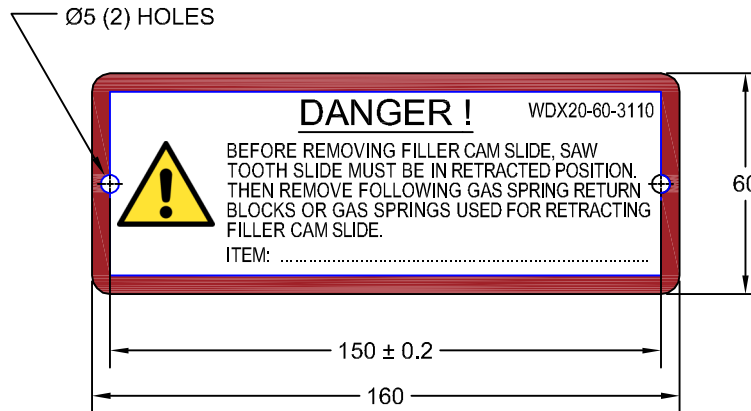

JOLICO J-B TOOL

PRINTED COPY IS
UNCONTROLLED

DANGER PLATE BEFORE REMOVING FILLER CAM SLIDE

NORTH AMERICA & ASIA PACIFIC

JOLICO NUMBER	FORD GLOBAL PART NUMBER
J - 114204	WDX20 - 60 - 3110

DANGER PLATE SHOWN ABOVE FOR INFORMATION ON PLATE IN DIFFERENT LANGUAGES
SEE FORD MOTOR COMPANY DIE STANDARDS WDX20-60M SECTION.

PLATE LANGUAGE	JOLICO NUMBER	FORD GLOBAL PART NUMBER
GERMANY	J - 114206	WDX20 - 60 - 3111
MEXICO	J - 114207	WDX20 - 60 - 3112
SPAIN	J - 114209	WDX20 - 60 - 3221
ROMANIA	J - 114210	WDX20 - 60 - 3222
TURKEY	J - 114211	WDX20 - 60 - 3223
BRAZIL	J - 114212	WDX20 - 60 - 3330
ARGENTINA	J - 114213	WDX20 - 60 - 3331
RUSSIA	J - 114214	WDX20 - 60 - 3332