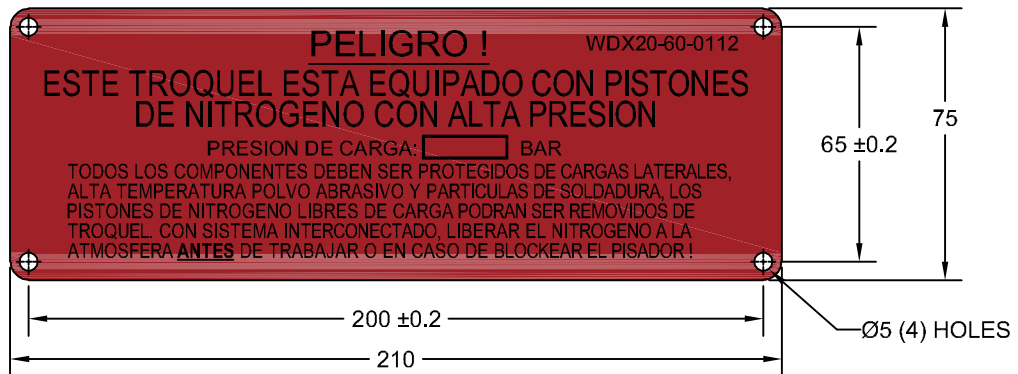

# JOLICO J-B TOOL

PRINTED COPY IS UNCONTROLLED

## NITROGEN DANGER PLATE

FOR PIPED AND SELF CONTAINED NITROGEN GAS SPRINGS

**NORTH AMERICA, BRITAIN & APA**

JOLICO NUMBER	FORD GLOBAL PART NUMBER
J - 114122	WDX20 - 60 - 0110

**THIS TAG IS FOR MEXICO**

NITROGEN DANGER PLATE FOR INFORMATION ON PLATE IN DIFFERENT LANGUAGES SEE FORD MOTOR COMPANY DIE STANDARDS WDX22-06M PAGE 4 AND WDX20-60M SECTION.

PLATE LANGUAGE	JOLICO NUMBER	FORD GLOBAL PART NUMBER
GERMANY	J - 114123	WDX20 - 60 - 0111
MEXICO	J - 114126	WDX20 - 60 - 0112
BELGIUM	J - 114149	WDX20 - 60 - 0220
SPAIN	J - 114131	WDX20 - 60 - 0221
ROMANIA	J - 114118	WDX20 - 60 - 0222
TURKEY	J - 114150	WDX20 - 60 - 0223
BRAZIL	J - 114170	WDX20 - 60 - 0330
ARGENTINA	J - 114171	WDX20 - 60 - 0331
RUSSIA	J - 114172	WDX20 - 60 - 0332