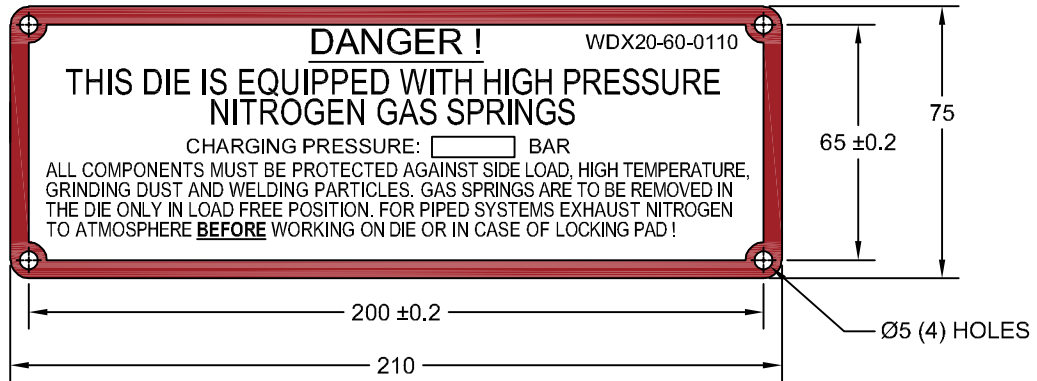

# JOLICO J-B TOOL

PRINTED COPY IS UNCONTROLLED

## NITROGEN DANGER PLATE

FOR PIPED AND SELF CONTAINED NITROGEN GAS SPRINGS

**NORTH AMERICA, BRITAIN & APA**

JOLICO NUMBER	FORD GLOBAL PART NUMBER
J - 114122	WDX20 - 60 - 0110

**THIS TAG IS FOR MEXICO**

NITROGEN DANGER PLATE FOR INFORMATION ON PLATE IN DIFFERENT LANGUAGES SEE FORD MOTOR COMPANY DIE STANDARDS WDX22-06M PAGE 4 AND WDX20-60M SECTION.

PLATE LANGUAGE	JOLICO NUMBER	FORD GLOBAL PART NUMBER
GERMANY	J - 114123	WDX20 - 60 - 0111
MEXICO	J - 114126	WDX20 - 60 - 0112
BELGIUM	J - 114149	WDX20 - 60 - 0220
SPAIN	J - 114131	WDX20 - 60 - 0221
ROMANIA	J - 114118	WDX20 - 60 - 0222
TURKEY	J - 114150	WDX20 - 60 - 0223
BRAZIL	J - 114170	WDX20 - 60 - 0330
ARGENTINA	J - 114171	WDX20 - 60 - 0331
RUSSIA	J - 114172	WDX20 - 60 - 0332