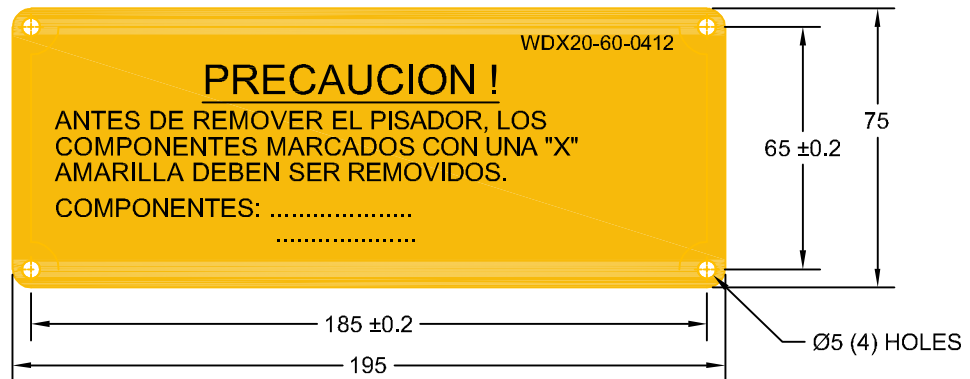

# JOLICO J-B TOOL

PRINTED COPY IS UNCONTROLLED

## INSTRUCTION PLATE

FOR DETAILS THAT HAVE TO BE REMOVED PRIOR TO REMOVING PAD

### THIS TAG IS FOR MEXICO

INSTRUCTION PLATE FOR INFORMATION ON PLATE IN DIFFERENT LANGUAGES  
SEE FORD MOTOR COMPANY DIE STANDARD WDX22-06M PAGE 4 AND WDX20-60M SECTION.

PLATE LANGUAGE	JOLICO NUMBER	FORD GLOBAL PART NUMBER
GERMANY	J - 114143	WDX20 - 60 - 0411
MEXICO	J - 114144	WDX20 - 60 - 0412
BELGIUM	J - 114145	WDX20 - 60 - 0520
SPAIN	J - 114146	WDX20 - 60 - 0521
ROMANIA	J - 114147	WDX20 - 60 - 0522
TURKEY	J - 114148	WDX20 - 60 - 0523
BRAZIL	J - 114173	WDX20 - 60 - 0630
ARGENTINA	J - 114174	WDX20 - 60 - 0631
RUSSIA	J - 114175	WDX20 - 60 - 0632