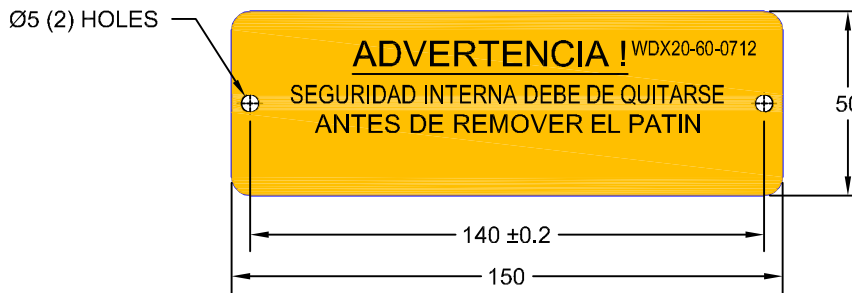

JOLICO J-B TOOL

PRINTED COPY IS UNCONTROLLED

INSTRUCTION PLATE FOR REMOVING INTERNAL GIB

NORTH AMERICA, BRITAIN & APA

JOLICO NUMBER	FORD GLOBAL PART NUMBER
J - 114153	WDX20 - 60 - 0710

THIS TAG IS FOR MEXICO

INSTRUCTION PLATE FOR INFORMATION ON PLATE IN DIFFERENT LANGUAGES
SEE FORD MOTOR COMPANY DIE STANDARD WDX22-06M PAGE 4 AND WDX20-60M SECTION.

PLATE LANGUAGE	JOLICO NUMBER	FORD GLOBAL PART NUMBER
GERMANY	J - 114154	WDX20 - 60 - 0711
MEXICO	J - 114155	WDX20 - 60 - 0712
BELGIUM	J - 114156	WDX20 - 60 - 0820
SPAIN	J - 114157	WDX20 - 60 - 0821
ROMANIA	J - 114158	WDX20 - 60 - 0822
TURKEY	J - 114159	WDX20 - 60 - 0823
BRAZIL	J - 114176	WDX20 - 60 - 0930
ARGENTINA	J - 114177	WDX20 - 60 - 0931
RUSSIA	J - 114178	WDX20 - 60 - 0932