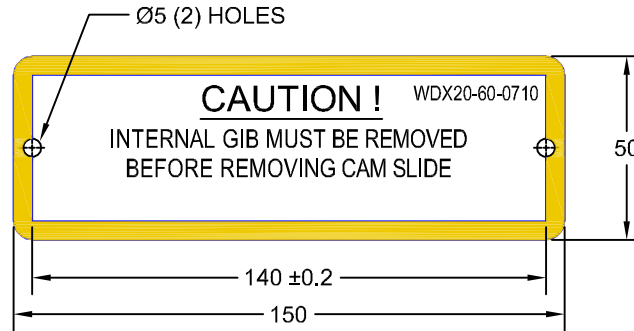

JOLICO J-B TOOL

PRINTED COPY IS UNCONTROLLED

INSTRUCTION PLATE FOR REMOVING INTERNAL GIB

NORTH AMERICA, BRITAIN & APA

JOLICO NUMBER	FORD GLOBAL PART NUMBER
J - 114153	WDX20 - 60 - 0710

THIS TAG IS FOR MEXICO

INSTRUCTION PLATE FOR INFORMATION ON PLATE IN DIFFERENT LANGUAGES
SEE FORD MOTOR COMPANY DIE STANDARD WDX22-06M PAGE 4 AND WDX20-60M SECTION.

PLATE LANGUAGE	JOLICO NUMBER	FORD GLOBAL PART NUMBER
GERMANY	J - 114154	WDX20 - 60 - 0711
MEXICO	J - 114155	WDX20 - 60 - 0712
BELGIUM	J - 114156	WDX20 - 60 - 0820
SPAIN	J - 114157	WDX20 - 60 - 0821
ROMANIA	J - 114158	WDX20 - 60 - 0822
TURKEY	J - 114159	WDX20 - 60 - 0823
BRAZIL	J - 114176	WDX20 - 60 - 0930
ARGENTINA	J - 114177	WDX20 - 60 - 0931
RUSSIA	J - 114178	WDX20 - 60 - 0932