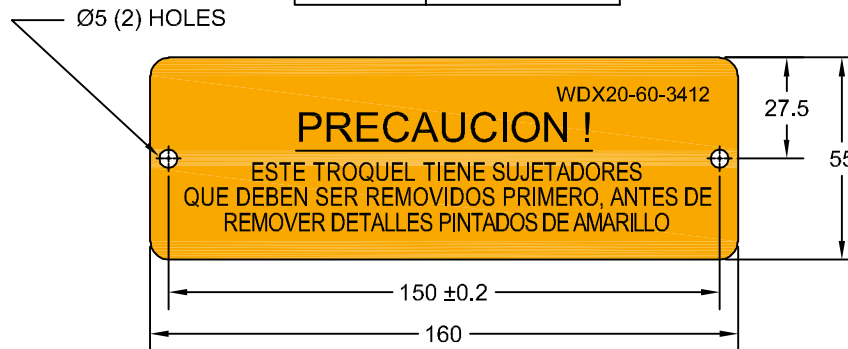

# JOLICO J-B TOOL

PRINTED COPY IS UNCONTROLLED

## INSTRUCTION PLATE

FOR DIES WITH HIDDEN INTERNAL FASTENERS

### THIS TAG IS FOR MEXICO

INSTRUCTION PLATE FOR INFORMATION ON PLATE IN DIFFERENT LANGUAGES  
SEE FORD MOTOR COMPANY DIE STANDARD WDX22-06M PAGE 4 AND WDX20-60M SECTION.

PLATE LANGUAGE	JOLICO NUMBER	FORD GLOBAL PART NUMBER
GERMANY	J - 113833	WDX20 - 60 - 3411
MEXICO	J - 113834	WDX20 - 60 - 3412
SPAIN	J - 113835	WDX20 - 60 - 3521
ROMANIA	J - 113836	WDX20 - 60 - 3522
TURKEY	J - 113837	WDX20 - 60 - 3523
BRAZIL	J - 113838	WDX20 - 60 - 3630
ARGENTINA	J - 113839	WDX20 - 60 - 3631
RUSSIA	J - 113840	WDX20 - 60 - 3632