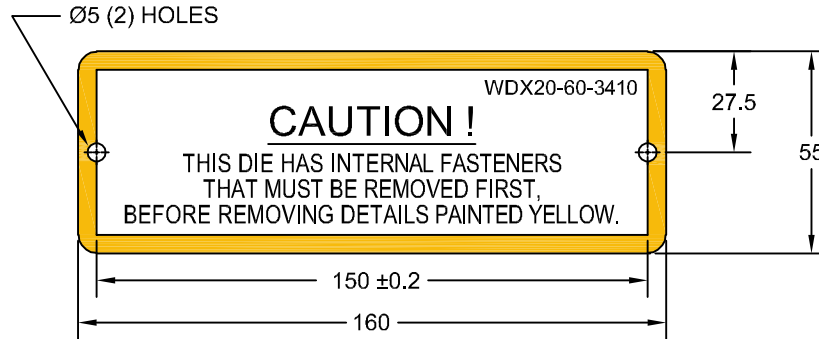

## INSTRUCTION PLATE

FOR DIES WITH HIDDEN INTERNAL FASTENERS

### THIS TAG IS FOR MEXICO

INSTRUCTION PLATE FOR INFORMATION ON PLATE IN DIFFERENT LANGUAGES  
SEE FORD MOTOR COMPANY DIE STANDARD WDX22-06M PAGE 4 AND WDX20-60M SECTION.

PLATE LANGUAGE	JOLICO NUMBER	FORD GLOBAL PART NUMBER
GERMANY	J - 113833	WDX20 - 60 - 3411
MEXICO	J - 113834	WDX20 - 60 - 3412
SPAIN	J - 113835	WDX20 - 60 - 3521
ROMANIA	J - 113836	WDX20 - 60 - 3522
TURKEY	J - 113837	WDX20 - 60 - 3523
BRAZIL	J - 113838	WDX20 - 60 - 3630
ARGENTINA	J - 113839	WDX20 - 60 - 3631
RUSSIA	J - 113840	WDX20 - 60 - 3632