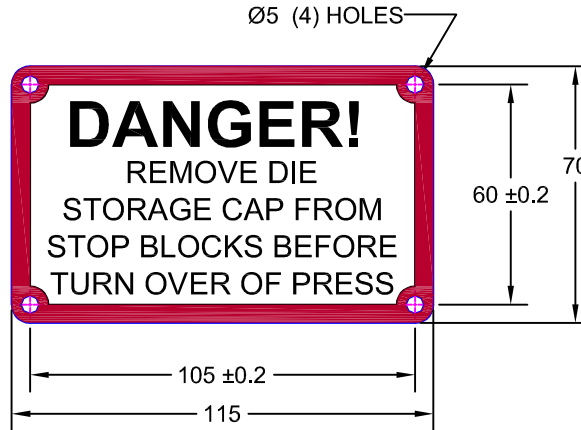

JOLICO J-B TOOL

PRINTED COPY IS UNCONTROLLED

DIE STORAGE CAP DANGER PLATE

FOR DIES USING GRAB CRANE SYSTEM

JOLICO NUMBER	FORD GLOBAL PART NUMBER
J - 114139	WDX20 - 80 - 05210

DIE STORAGE CAP DANGER PLATE FOR INFORMATION ON PLATE SPECIFICATIONS SEE FORD MOTOR COMPANY DIE STANDARDS WDX22-06M PAGE 4.

PLATE LANGUAGE	JOLICO NUMBER	FORD GLOBAL PART NUMBER
MEXICO	J - 114140	WDX20 - 80 - 05220