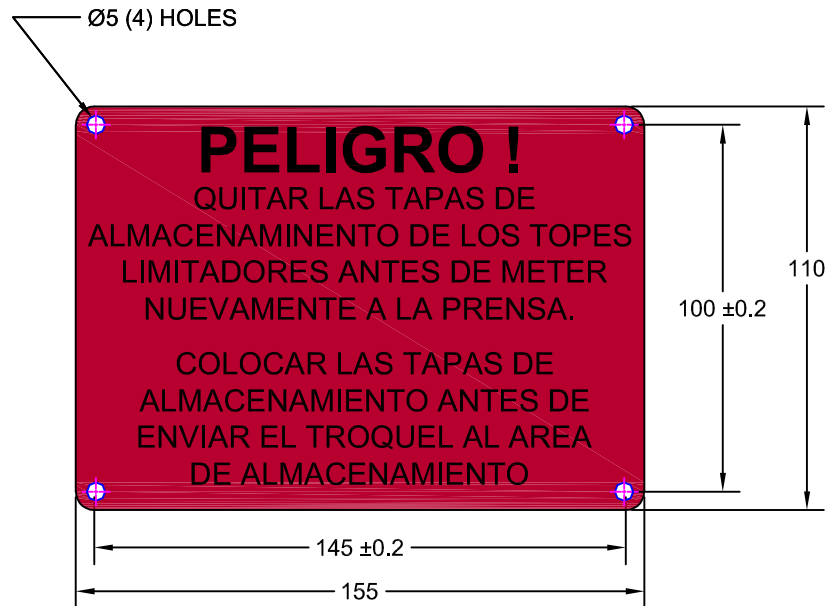

JOLICO J-B TOOL

PRINTED COPY IS UNCONTROLLED

DIE STORAGE CAP DANGER PLATE

FOR DIES USING GRAB CRANE SYSTEM

JOLICO NUMBER	FORD GLOBAL PART NUMBER
J - 114139	WDX20 - 80 - 05210

DIE STORAGE CAP DANGER PLATE FOR INFORMATION ON PLATE SPECIFICATIONS SEE FORD MOTOR COMPANY DIE STANDARDS WDX22-06M PAGE 4.

PLATE LANGUAGE	JOLICO NUMBER	FORD GLOBAL PART NUMBER
MEXICO	J - 114140	WDX20 - 80 - 05220