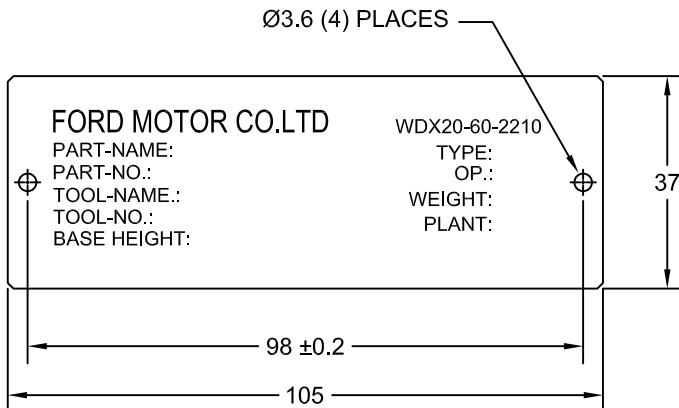

## IDENTIFICATION PLATE

PLATE LANGUAGE	JOLICO NUMBER	FORD GLOBAL PART NUMBER
BRITAIN AND APA	J - 114180	WDX20 - 60 - 1010
GERMANY	J - 114181	WDX20 - 60 - 1011
BELGIUM	J - 114182	WDX20 - 60 - 1120
SPAIN	J - 114183	WDX20 - 60 - 1121
ROMANIA	J - 114184	WDX20 - 60 - 1122
TURKEY	J - 114185	WDX20 - 60 - 1123
BRAZIL	J - 114186	WDX20 - 60 - 1230
ARGENTINA	J - 114187	WDX20 - 60 - 1231
RUSSIA	J - 114188	WDX20 - 60 - 1232

PLATE LANGUAGE	JOLICO NUMBER	FORD GLOBAL PART NUMBER
BRITAIN AND APA	J - 114190	WDX20 - 60 - 2210
GERMANY	J - 114191	WDX20 - 60 - 2211
BELGIUM	J - 114192	WDX20 - 60 - 2320
SPAIN	J - 114193	WDX20 - 60 - 2321
ROMANIA	J - 114194	WDX20 - 60 - 2322
TURKEY	J - 114195	WDX20 - 60 - 2323
BRAZIL	J - 114196	WDX20 - 60 - 2430
ARGENTINA	J - 114197	WDX20 - 60 - 2431
RUSSIA	J - 114198	WDX20 - 60 - 2432

IDENTIFICATION PLATE SHOWN ABOVE IS A ALUMINUM PLATE THAT IS ANODIZED BLACK COLOR TO MATCH THE FORD DESIGNATED COLOR WITH LETTERING AND NUMBERS ENGRAVED IN TO THE PLATE (ALUMINUM COLOR). FOR INFORMATION ON PLATE SPECIFICATIONS SEE FORD MOTOR COMPANY DIE STANDARDS WDX22-06M PAGE 4.