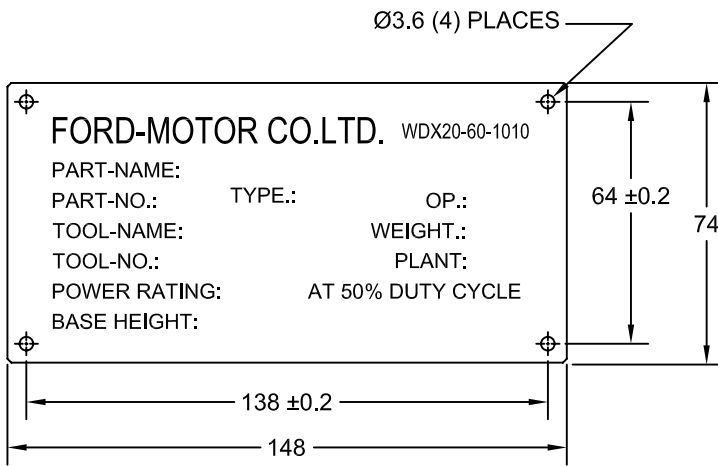

## IDENTIFICATION PLATE

PLATE LANGUAGE	JOLICO NUMBER	FORD GLOBAL PART NUMBER
BRITAIN AND APA	J - 114180	WDX20 - 60 - 1010
GERMANY	J - 114181	WDX20 - 60 - 1011
BELGIUM	J - 114182	WDX20 - 60 - 1120
SPAIN	J - 114183	WDX20 - 60 - 1121
ROMANIA	J - 114184	WDX20 - 60 - 1122
TURKEY	J - 114185	WDX20 - 60 - 1123
BRAZIL	J - 114186	WDX20 - 60 - 1230
ARGENTINA	J - 114187	WDX20 - 60 - 1231
RUSSIA	J - 114188	WDX20 - 60 - 1232

PLATE LANGUAGE	JOLICO NUMBER	FORD GLOBAL PART NUMBER
BRITAIN AND APA	J - 114190	WDX20 - 60 - 2210
GERMANY	J - 114191	WDX20 - 60 - 2211
BELGIUM	J - 114192	WDX20 - 60 - 2320
SPAIN	J - 114193	WDX20 - 60 - 2321
ROMANIA	J - 114194	WDX20 - 60 - 2322
TURKEY	J - 114195	WDX20 - 60 - 2323
BRAZIL	J - 114196	WDX20 - 60 - 2430
ARGENTINA	J - 114197	WDX20 - 60 - 2431
RUSSIA	J - 114198	WDX20 - 60 - 2432

IDENTIFICATION PLATE SHOWN ABOVE IS A ALUMINUM PLATE THAT IS ANODIZED BLACK COLOR TO MATCH THE FORD DESIGNATED COLOR WITH LETTERING AND NUMBERS ENGRAVED IN TO THE PLATE (ALUMINUM COLOR). FOR INFORMATION ON PLATE SPECIFICATIONS SEE FORD MOTOR COMPANY DIE STANDARDS WDX22-06M PAGE 4.