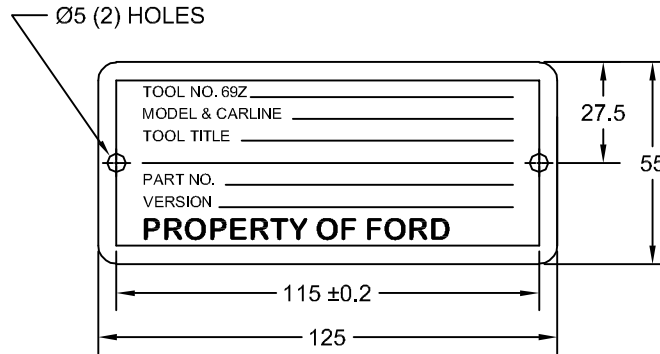

JOLICO J-B TOOL

PRINTED COPY IS
UNCONTROLLED

IDENTIFICATION PLATE FOR HOT STAMPING HOLDING LASER FIXTURES

NORTH AMERICA

JOLICO NUMBER	FORD GLOBAL PART NUMBER
J - 113830	WDX20 - 60 - 4010

GERMANY

JOLICO NUMBER	FORD GLOBAL PART NUMBER
J - 113831	WDX20 - 60 - 4011

IDENTIFICATION PLATE FOR INFORMATION ON PLATE SPECIFICATIONS
SEE FORD MOTOR COMPANY DIE STANDARDS WDX22-06M PAGE 4.