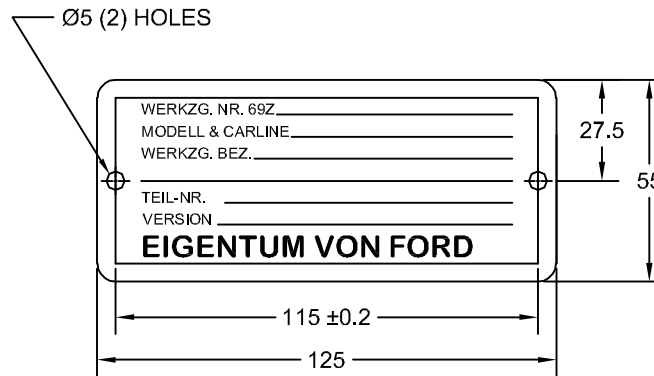

JOLICO J-B TOOL

PRINTED COPY IS
UNCONTROLLED

IDENTIFICATION PLATE FOR HOT STAMPING HOLDING LASER FIXTURES

NORTH AMERICA

JOLICO NUMBER	FORD GLOBAL PART NUMBER
J - 113830	WDX20 - 60 - 4010

GERMANY

JOLICO NUMBER	FORD GLOBAL PART NUMBER
J - 113831	WDX20 - 60 - 4011

IDENTIFICATION PLATE FOR INFORMATION ON PLATE SPECIFICATIONS
SEE FORD MOTOR COMPANY DIE STANDARDS WDX22-06M PAGE 4.