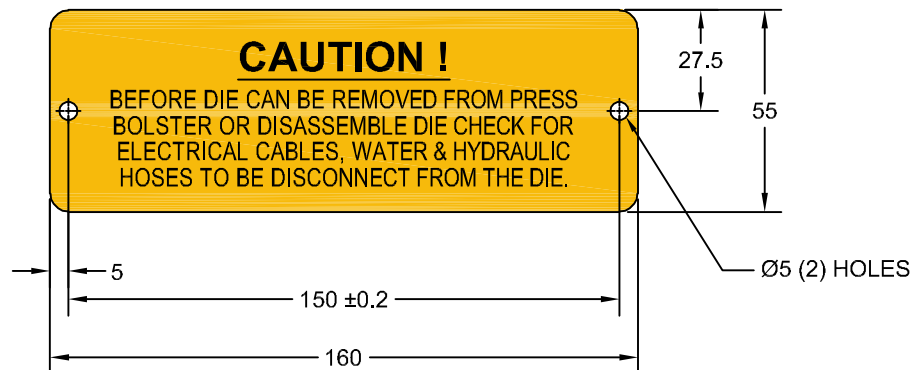

JOLICO J-B TOOL

HOT STAMPING CAUTION PLATES

PRINTED COPY IS
UNCONTROLLED

FOR HOT WATER COOLING LINES
AND CAUTION INSTRUCTION PLATE

HOT WATER COOLING LINE CAUTION PLATE

PLATE LANGUAGE	JOLICO NUMBER	FORD GLOBAL PART NUMBER
ENGLISH	J-114230	WDX20-60-4410
GERMANY	J-114231	WDX20-60-4411

CAUTION INSTRUCTION PLATE

PLATE LANGUAGE	JOLICO NUMBER	FORD GLOBAL PART NUMBER
ENGLISH	J-114232	WDX20-60-4510
GERMANY	J-114233	WDX20-60-4511

CAUTION PLATE FOR INFORMATION ON PLATE IN DIFFERENT LANGUAGES
SEE FORD MOTOR COMPANY DIE STANDARD WDX22-06M PAGE 4 AND WDX20-60M SECTION.