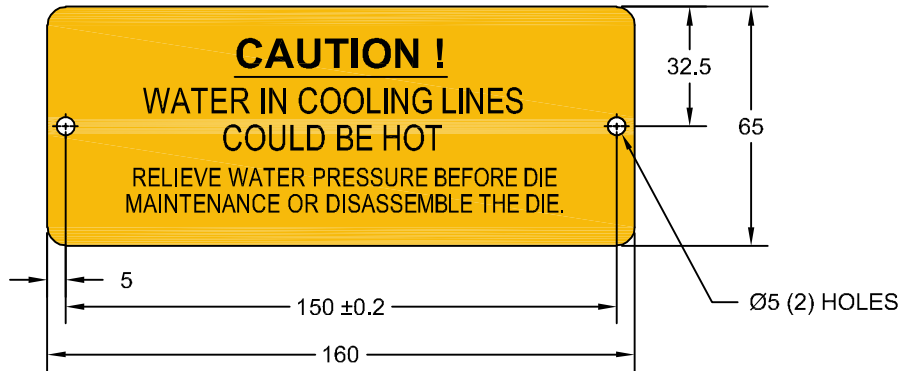

JOLICO J-B TOOL

HOT STAMPING CAUTION PLATES

PRINTED COPY IS
UNCONTROLLED

FOR HOT WATER COOLING LINES
AND CAUTION INSTRUCTION PLATE

HOT WATER COOLING LINE CAUTION PLATE

PLATE LANGUAGE	JOLICO NUMBER	FORD GLOBAL PART NUMBER
ENGLISH	J-114230	WDX20-60-4410
GERMANY	J-114231	WDX20-60-4411

CAUTION INSTRUCTION PLATE

PLATE LANGUAGE	JOLICO NUMBER	FORD GLOBAL PART NUMBER
ENGLISH	J-114232	WDX20-60-4510
GERMANY	J-114233	WDX20-60-4511

CAUTION PLATE FOR INFORMATION ON PLATE IN DIFFERENT LANGUAGES
SEE FORD MOTOR COMPANY DIE STANDARD WDX22-06M PAGE 4 AND WDX20-60M SECTION.