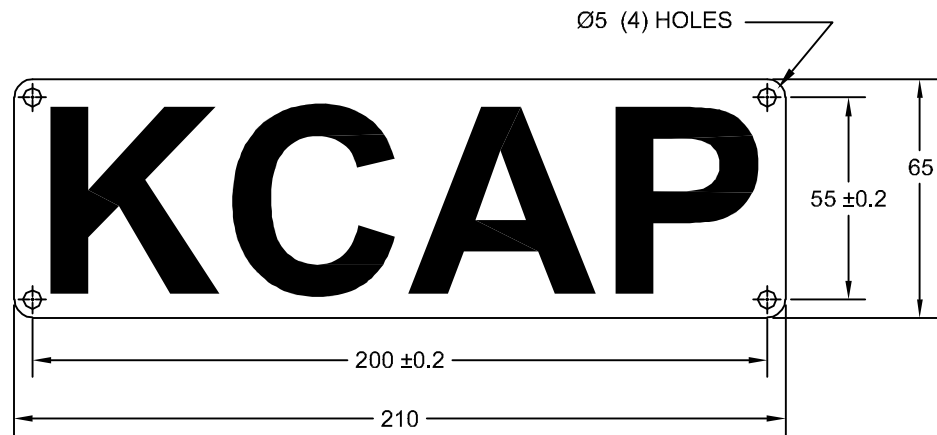

JOLICO J-B TOOL

DIE IDENTIFICATION FOR DUPLICATE TOOLS

PRINTED COPY IS
UNCONTROLLED

JOLICO NUMBER	FORD GLOBAL PART NUMBER
J - 114239	WDX20-80-0301-KCAP

JOLICO NUMBER	FORD GLOBAL PART NUMBER
J - 114246	WDX20-80-0301-DSP