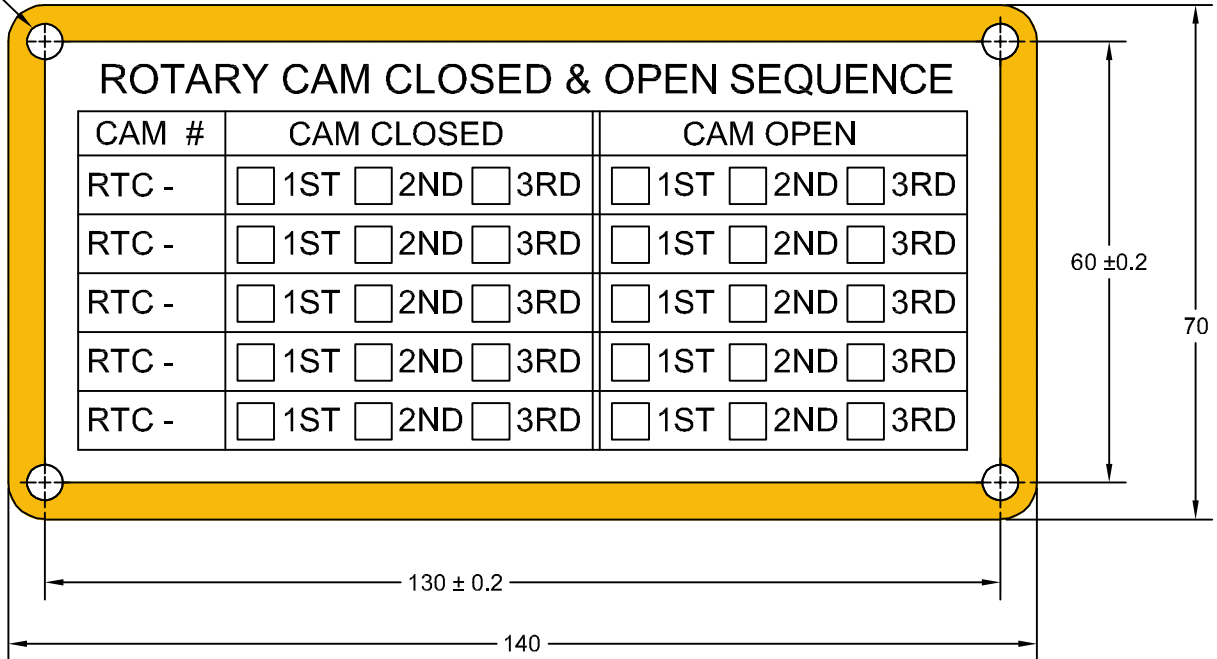

JOLICO J-B TOOL

PRINTED COPY IS UNCONTROLLED

ROTARY CAM CLOSED AND OPEN SEQUENCE

Ø5 (4) HOLES

JOLICO NUMBER	FORD PART NUMBER
J -114249	WDX20 - 80 - 14140070