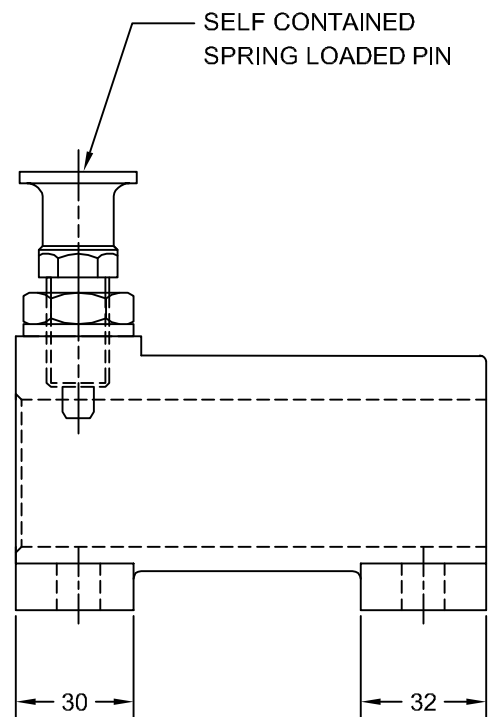

## FINGER HOLDER

PRINTED COPY IS UNCONTROLLED

JOLICO NUMBER	FORD PART NUMBER
J - 888300	WDX9 - 80 - 0101