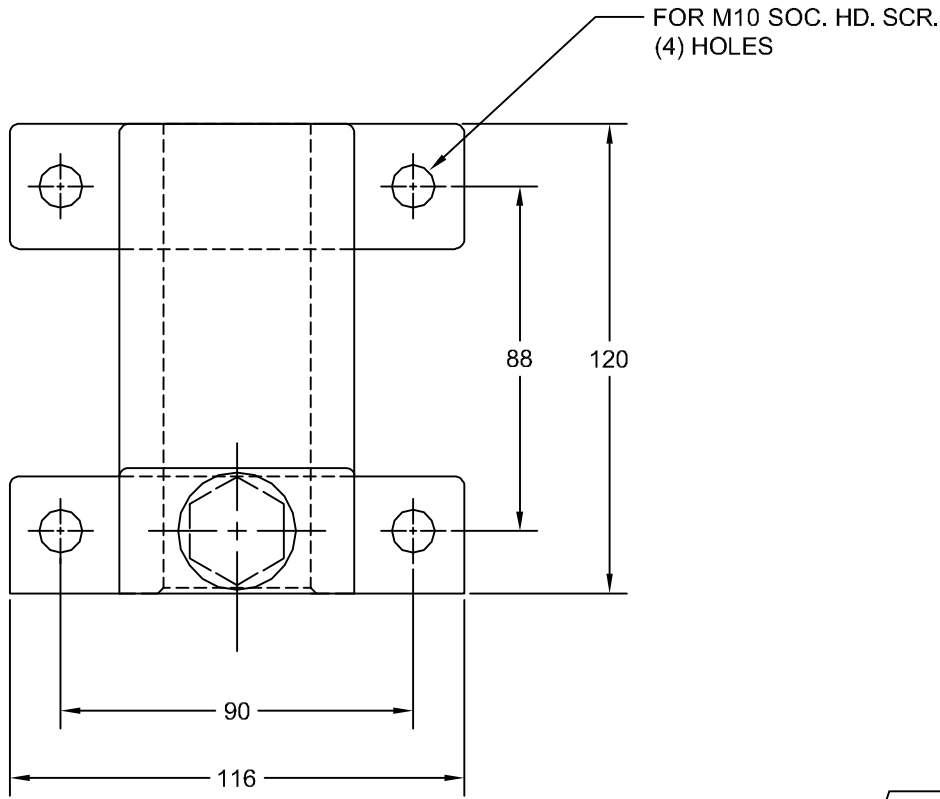

## FINGER HOLDER

PRINTED COPY IS UNCONTROLLED

JOLICO NUMBER	FORD PART NUMBER
J - 888300	WDX9 - 80 - 0101