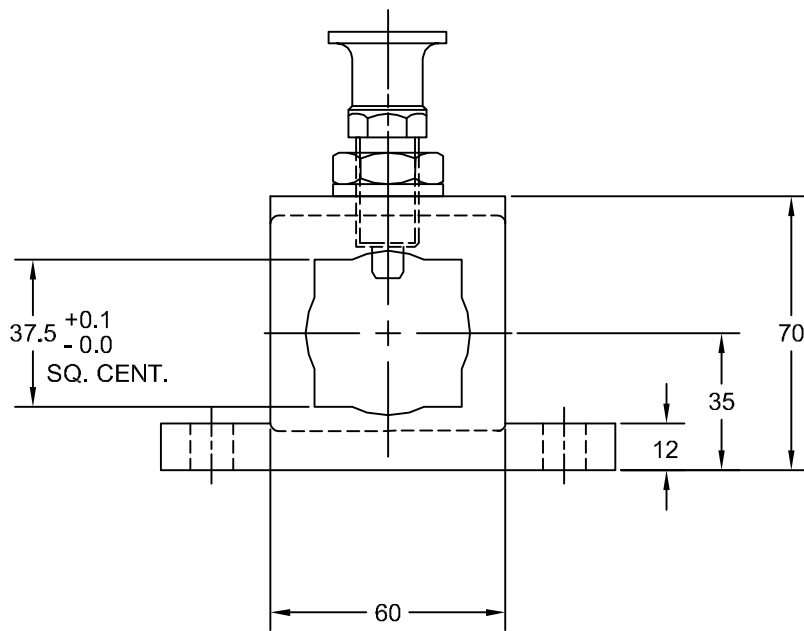

## FINGER HOLDER

PRINTED COPY IS UNCONTROLLED

JOLICO NUMBER	FORD PART NUMBER
J - 888300	WDX9 - 80 - 0101