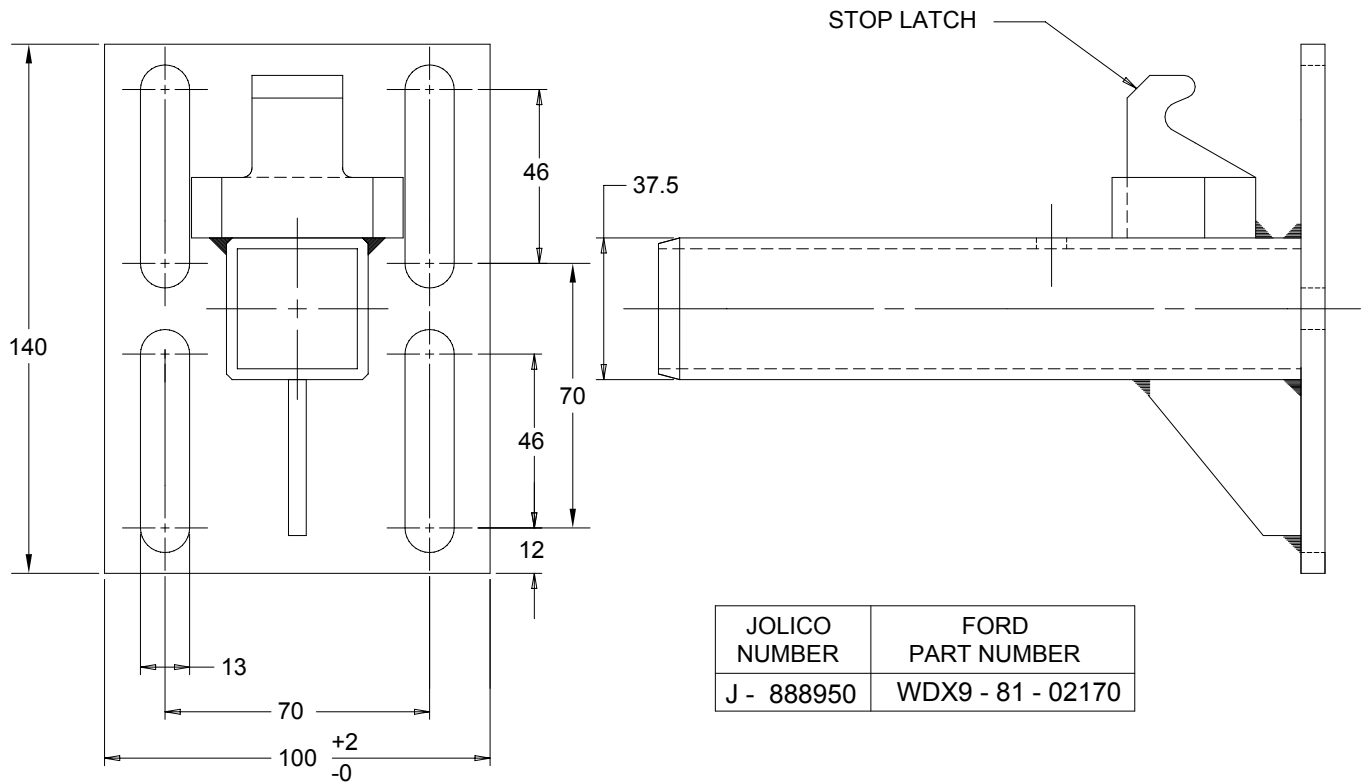

CENTER BRACKET FINGER HOLDER INSERT ASSEMBLY USE FOR LINES 16 AND 17 AT WOODHAVEN STAMPING ONLY

JOLICO NUMBER	FORD PART NUMBER
J - 888950	WDX9 - 81 - 02170