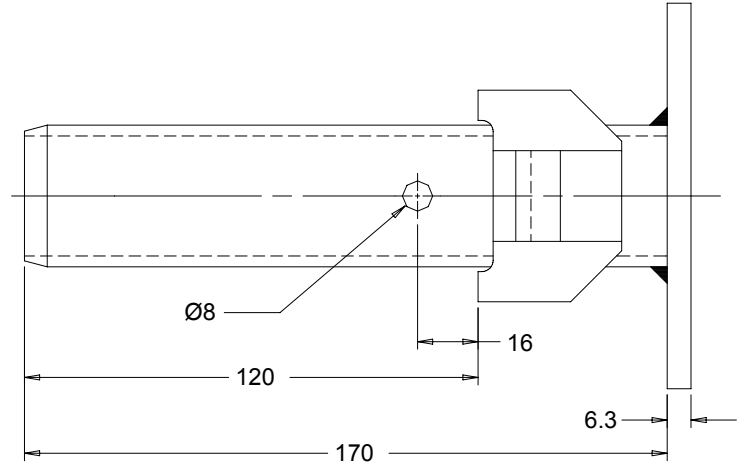

CENTER BRACKET FINGER HOLDER INSERT ASSEMBLY USE FOR LINES 16 AND 17 AT WOODHAVEN STAMPING ONLY

JOLICO NUMBER	FORD PART NUMBER
J - 888950	WDX9 - 81 - 02170