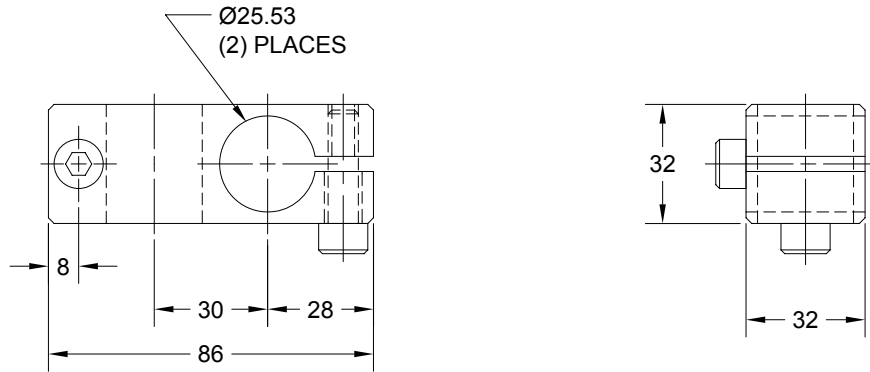

JOLICO J-B TOOL

PRINTED COPY IS UNCONTROLLED

0 DEG, AND 90 DEG. "T" CLAMPS

90° T CLAMP

JOLICO NUMBER	FORD PART NUMBER
J - 888970	WDX9 - 81 - 102590

0° T CLAMP

JOLICO NUMBER	FORD PART NUMBER
J - 888971	WDX9 - 81 - 102500