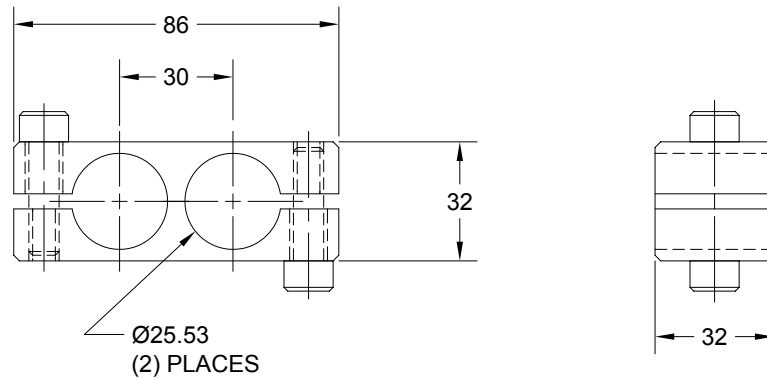

JOLICO J-B TOOL

PRINTED COPY IS UNCONTROLLED

0 DEG, AND 90 DEG. "T" CLAMPS

90° T CLAMP

JOLICO NUMBER	FORD PART NUMBER
J - 888970	WDX9 - 81 - 102590

0° T CLAMP

JOLICO NUMBER	FORD PART NUMBER
J - 888971	WDX9 - 81 - 102500