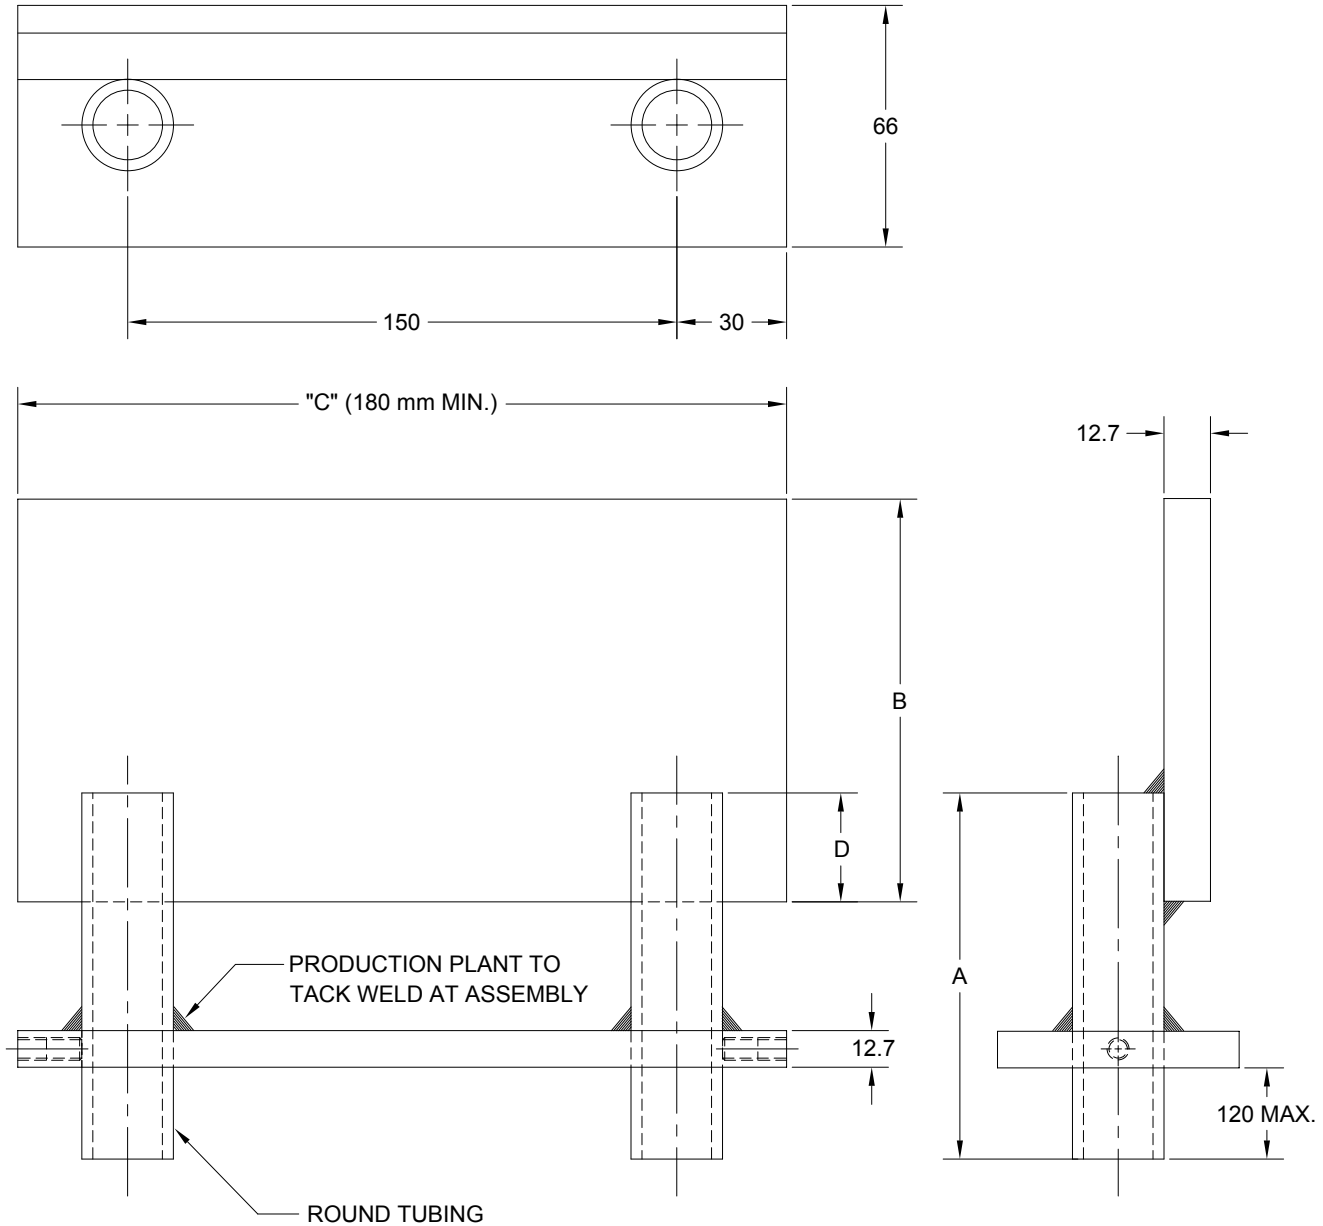

PART LOCATOR ASSEMBLY

PRINTED COPY IS UNCONTROLLED

JOLICO NUMBER	FORD PART NUMBER
J - 888505	WDX9 - 80 - 1901

ORDERING EXAMPLE
 J - 888505- A 100 - B 125 - C 300 - D 25