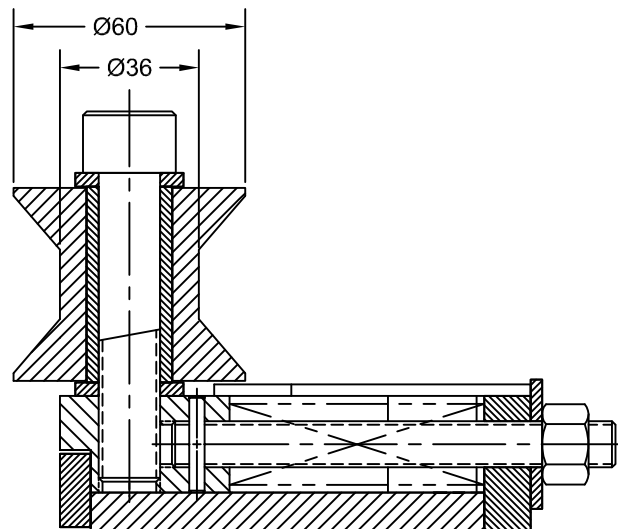

JOLICO J-B TOOL

PRINTED COPY IS UNCONTROLLED

ADJUSTABLE SPRING LOADED STOCK ROLLER

FOR M10 SOC. HD. SCR.
(4) PLACES

JOLICO NUMBER	GMGDS CODE NUMBER
J-886114	N90.45.12