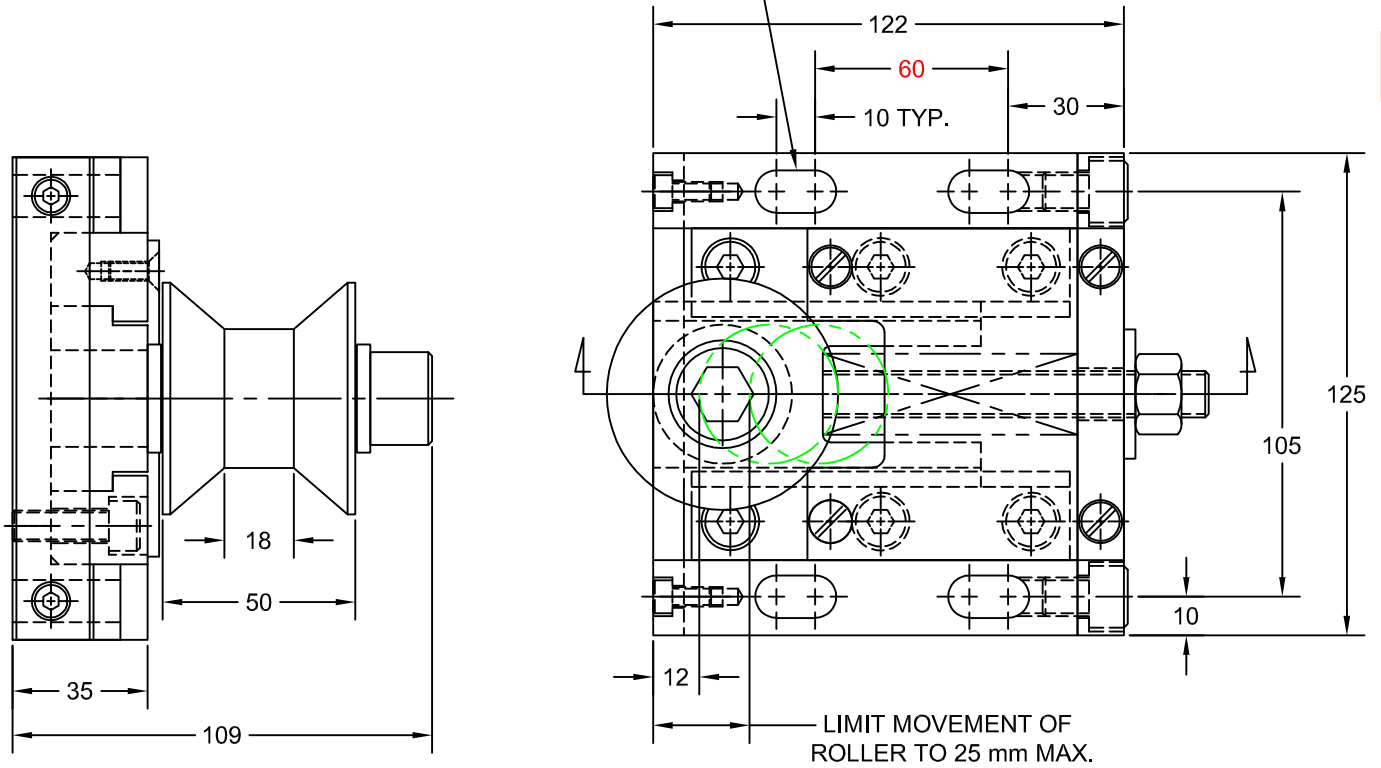

JOLICO J-B TOOL

PRINTED COPY IS UNCONTROLLED

ADJUSTABLE SPRING LOADED STOCK ROLLER

FOR M10 SOC. HD. SCR.
(4) PLACES

JOLICO NUMBER	GMGDS CODE NUMBER
J-886114	N90.45.12