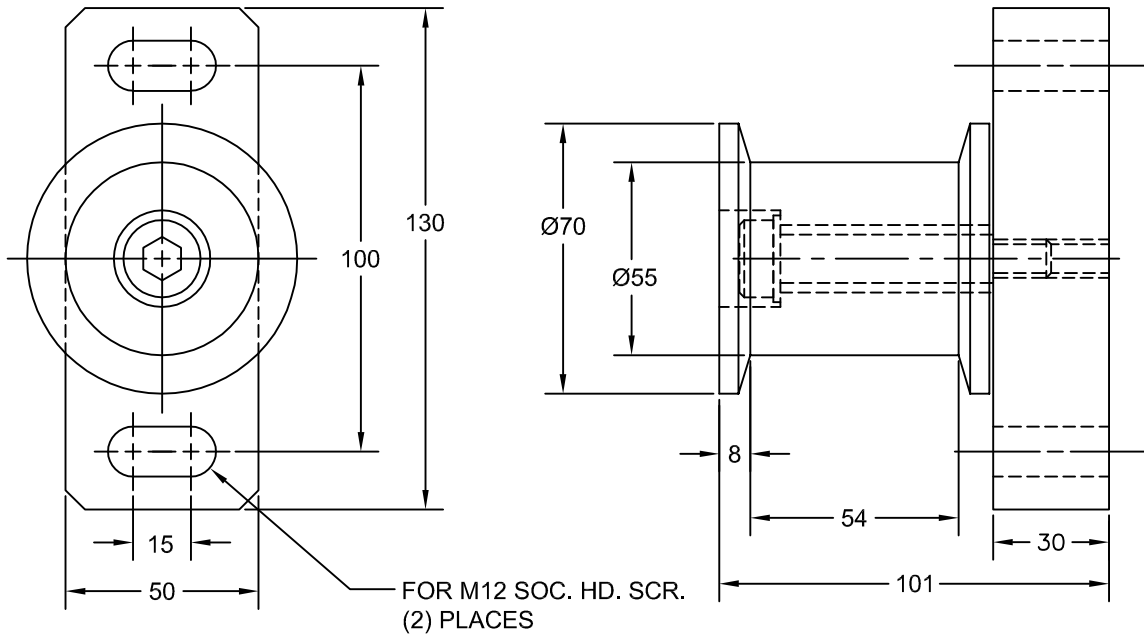

JOLICO J-B TOOL

PRINTED COPY IS UNCONTROLLED

ROLLER STOCK GUIDE

JOLICO NUMBER	GMGDS CODE NUMBER
J-886206	90.45.11

JOLICO NUMBER	GMGDS CODE NUMBER
J-886207	90.45.13