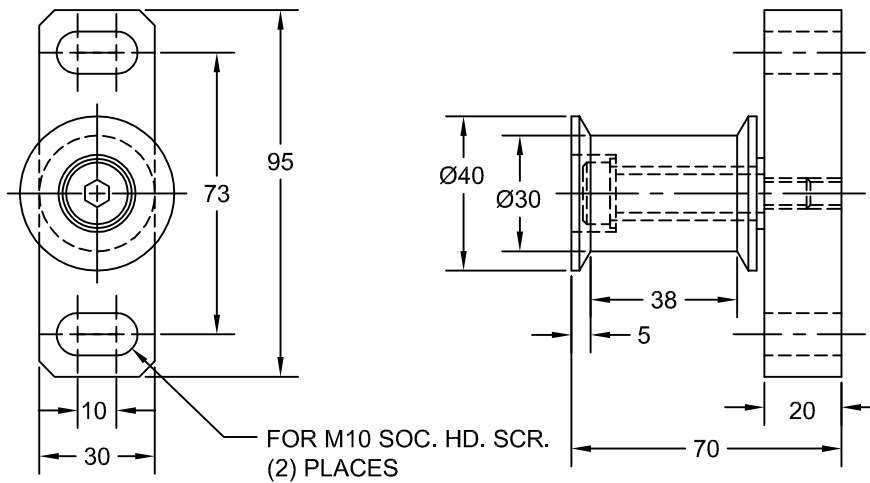

JOLICO J-B TOOL

PRINTED COPY IS UNCONTROLLED

ROLLER STOCK GUIDE

JOLICO NUMBER	GMGDS CODE NUMBER
J-886206	90.45.11

JOLICO NUMBER	GMGDS CODE NUMBER
J-886207	90.45.13