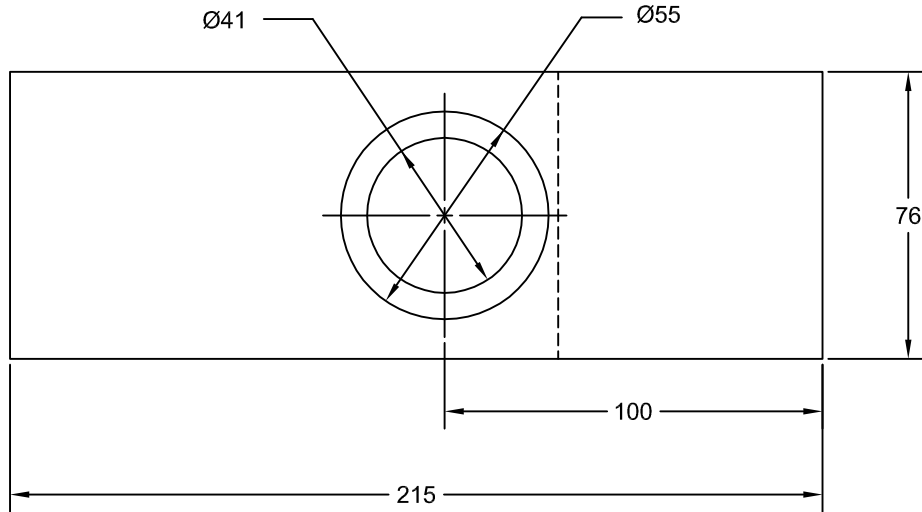

JOLICO J-B TOOL

PRINTED COPY IS
UNCONTROLLED

STOCK LIFTER GUIDE BLOCK

JOLICO NUMBER	GMGDS CODE NUMBER
J-996522	M - 1674