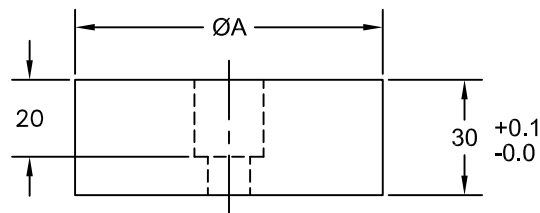

JOLICO J-B TOOL

EQUALIZER BLOCKS

PRINTED COPY IS UNCONTROLLED

FOR M12 SOC. HD. CAP SCR.

JOLICO NUMBER	GMGDS CODE NUMBER	ØA
J-449173	90.50.32 - 75	75
J-449174	90.50.32 - 50	50

FOR M10 SOC. HD. CAP SCR.

JOLICO NUMBER	GMGDS CODE NUMBER	ØA
J-449175	90.50.33 - 50	50
J-449176	90.50.33 - 75	75