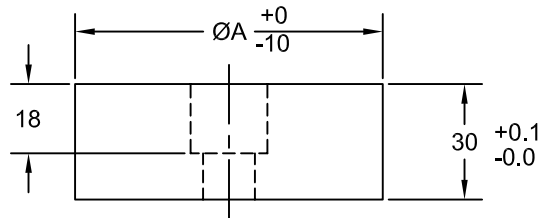

JOLICO J-B TOOL

EQUALIZER BLOCKS

PRINTED COPY IS UNCONTROLLED

FOR M12 SOC. HD. CAP SCR.

JOLICO NUMBER	GMGDS CODE NUMBER	ØA
J-449173	90.50.32 - 75	75
J-449174	90.50.32 - 50	50

FOR M10 SOC. HD. CAP SCR.

JOLICO NUMBER	GMGDS CODE NUMBER	ØA
J-449175	90.50.33 - 50	50
J-449176	90.50.33 - 75	75