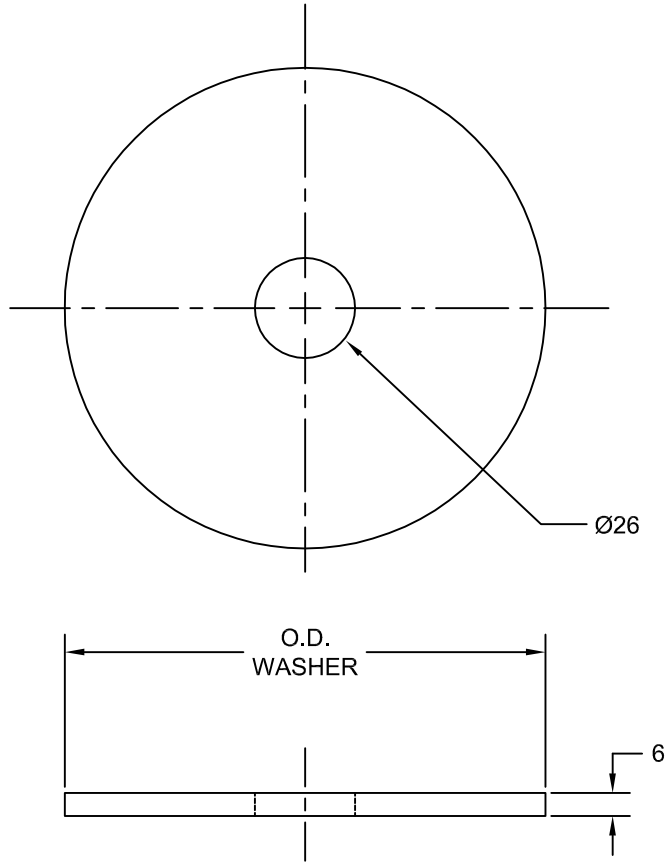

JOLICO J-B TOOL

FIBER BELTED SPRING FLAT WASHER

PRINTED COPY IS
UNCONTROLLED

JOLICO NUMBER	GMGDS CODE NUMBER	O.D. WASHER
J-220170	90.30.125 - 125	125
J-220171	90.30.125 - 150	150
J-220172	90.30.125 - 190	190