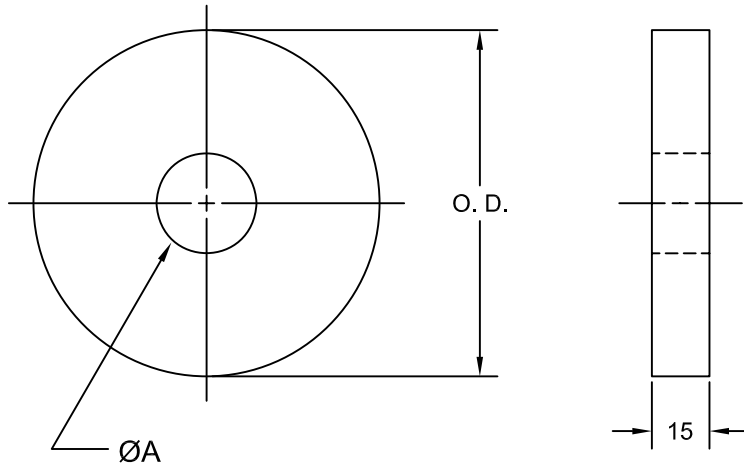

JOLICO J-B TOOL

FIBER BELTED SPRING FLAT WASHER

PRINTED COPY IS
UNCONTROLLED

JOLICO NUMBER	GMGDS CODE NUMBER	ØA	O.D.
J-225640	90.50.51 - 90	26	90
J-225641	90.50.51 - 110	38	110