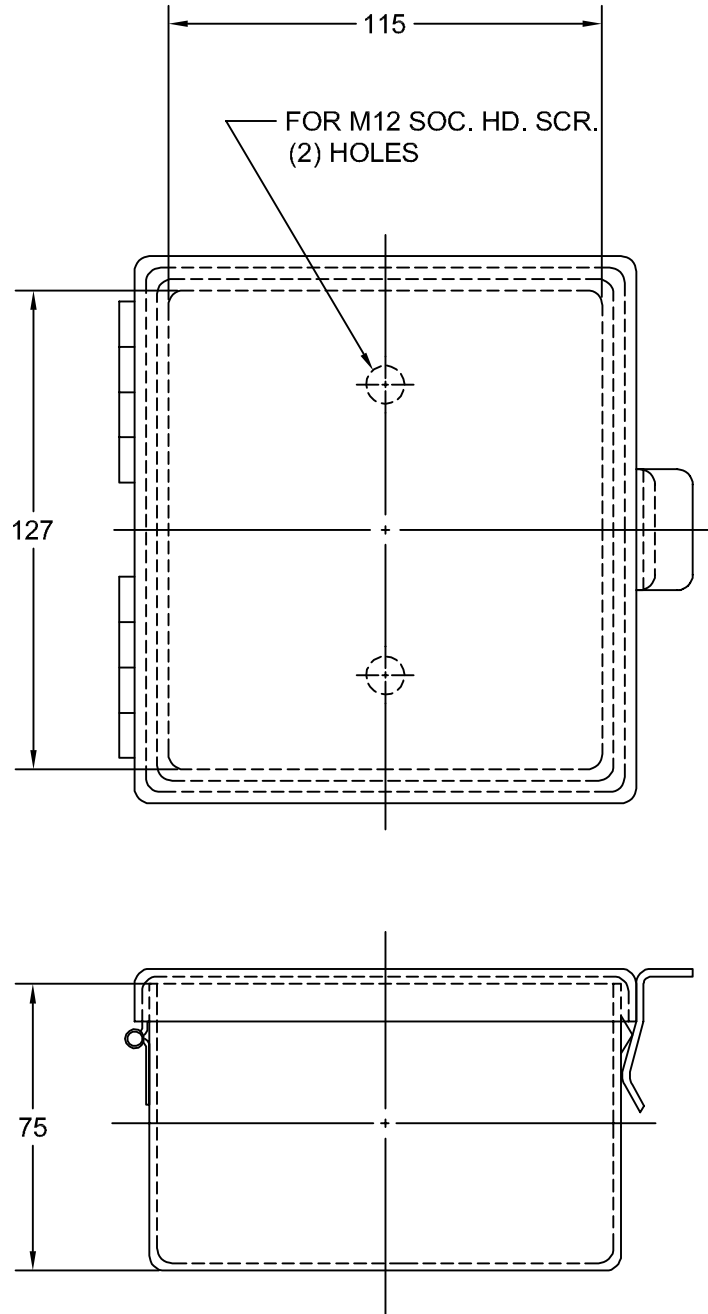

JOLICO J-B TOOL

PRINTED COPY IS
UNCONTROLLED

PUNCH STORAGE BOX

JOLICO NUMBER	GMGDS CODE NUMBER
J-229005	90.60.35-A