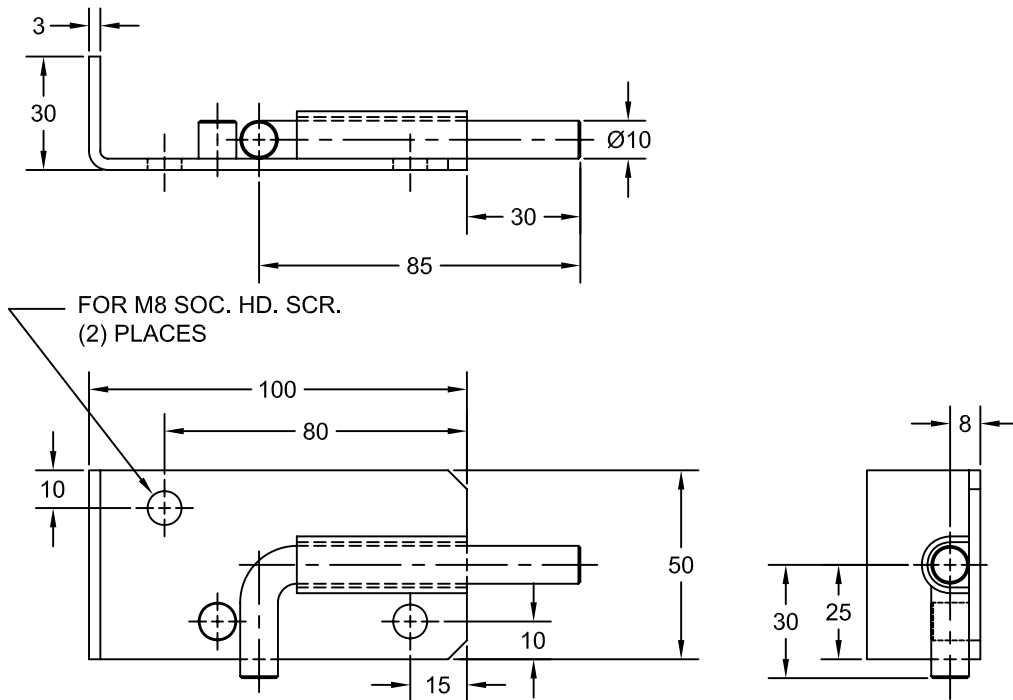

JOLICO J-B TOOL

PRINTED COPY IS UNCONTROLLED

SCRAP CHUTE LATCH

JOLICO NUMBER	GMGDS CODE NUMBER
J - 885004-L	90.55.25-L

JOLICO NUMBER	GMGDS CODE NUMBER
J - 885004-R	90.55.25-R