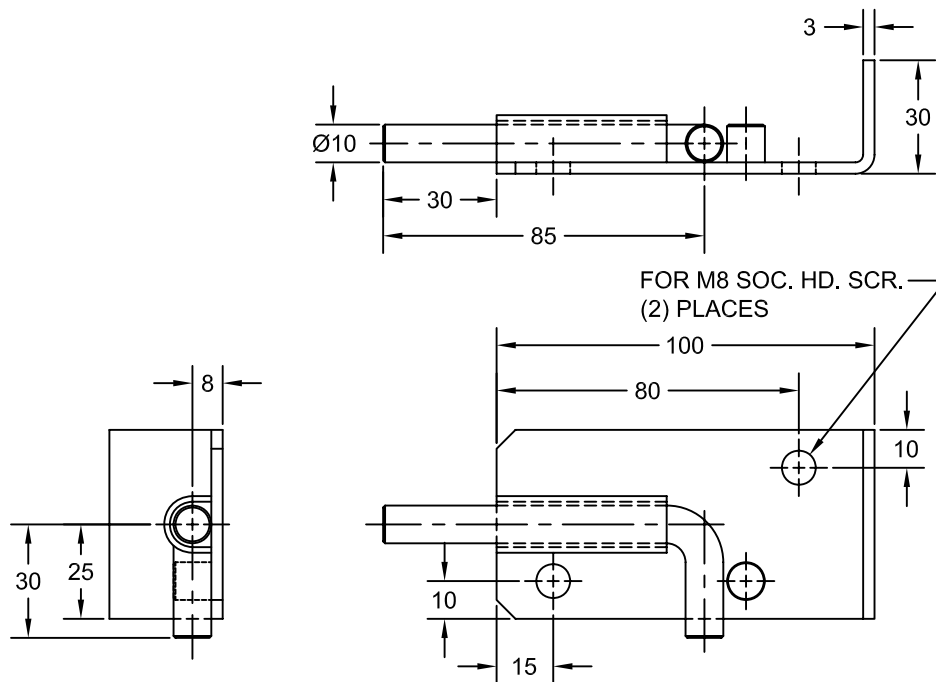

JOLICO J-B TOOL

PRINTED COPY IS UNCONTROLLED

SCRAP CHUTE LATCH

JOLICO NUMBER	GMGDS CODE NUMBER
J - 885004-L	90.55.25-L

JOLICO NUMBER	GMGDS CODE NUMBER
J - 885004-R	90.55.25-R