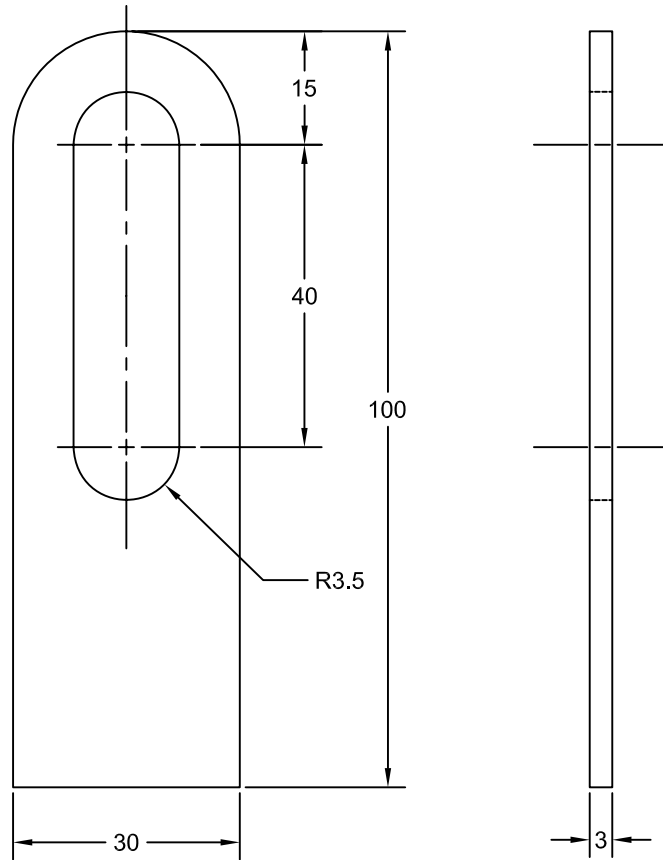

JOLICO J-B TOOL

PRINTED COPY IS
UNCONTROLLED

MOVABLE SET RAMP

JOLICO NUMBER	GMGDS CODE NUMBER
J - 886397	90.55.15